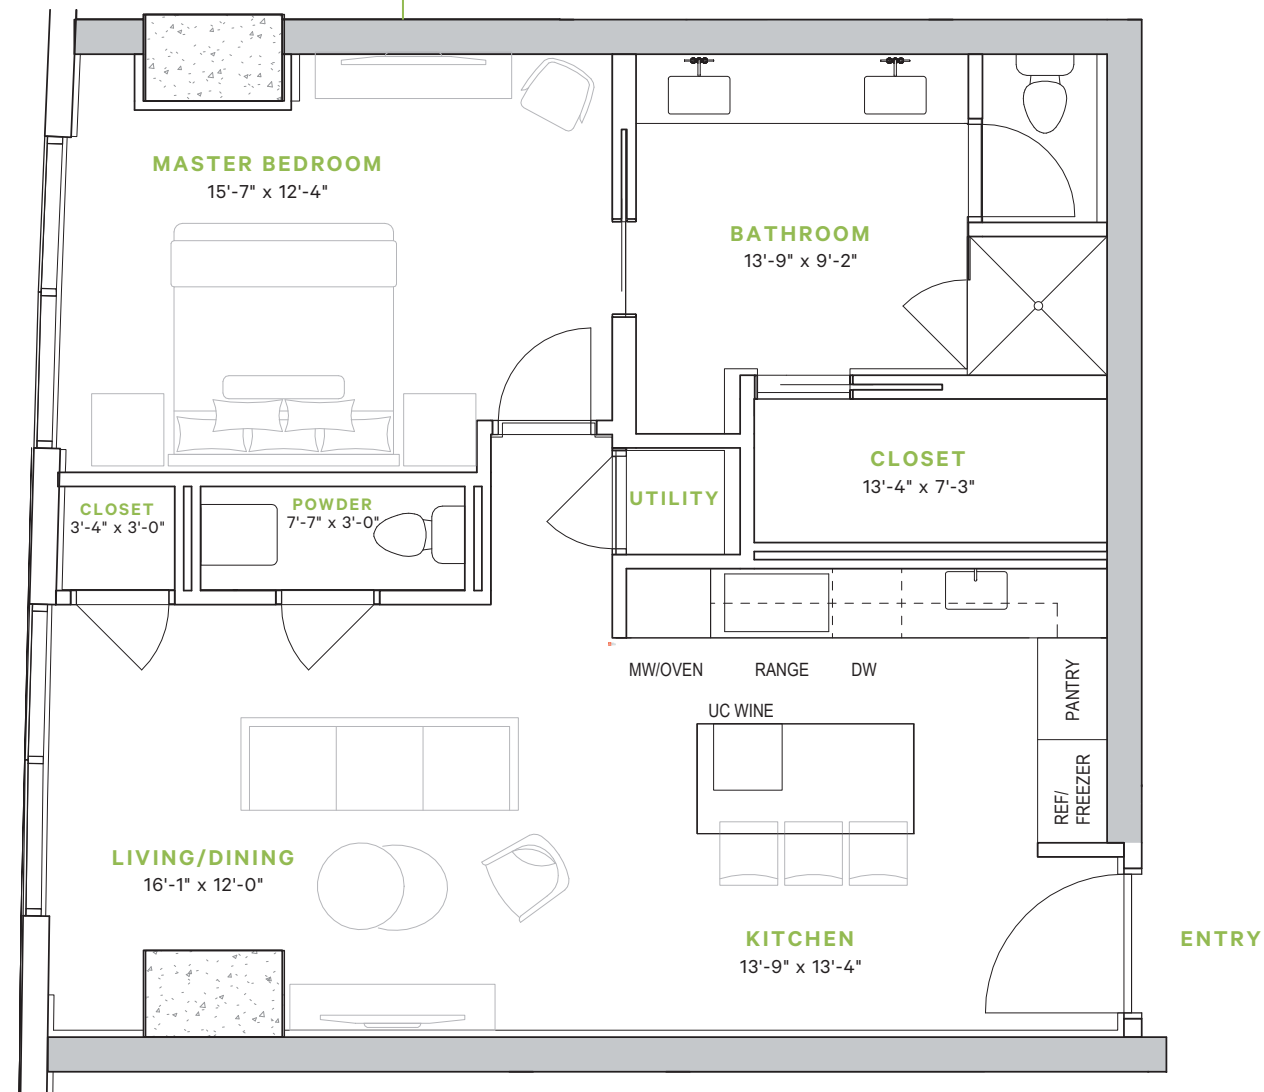

BERING

A NEW VIEW OF
HOUSTON

RESIDENCES
— AT THE ALLEN —

RESIDENCES
— AT THE ALLEN —

BERING

912 TOTAL SF

1 BEDROOMS

1.5 BATHS

GALLERIA VIEW
WEST

BERING | 912 TOTAL SF

713.655.0500 | ResidencesAtTheAllen.com

Scale: 1/8" = 1' | Notwithstanding any other information (including, without limitation, any marketing, sales, advertising, brochures, or similar information), all prices, building design, architectural rendering, plans, amenities, features and specification or any and all improvements to any part of the condominium or property are subject to change or cancellation without notice.
03102021