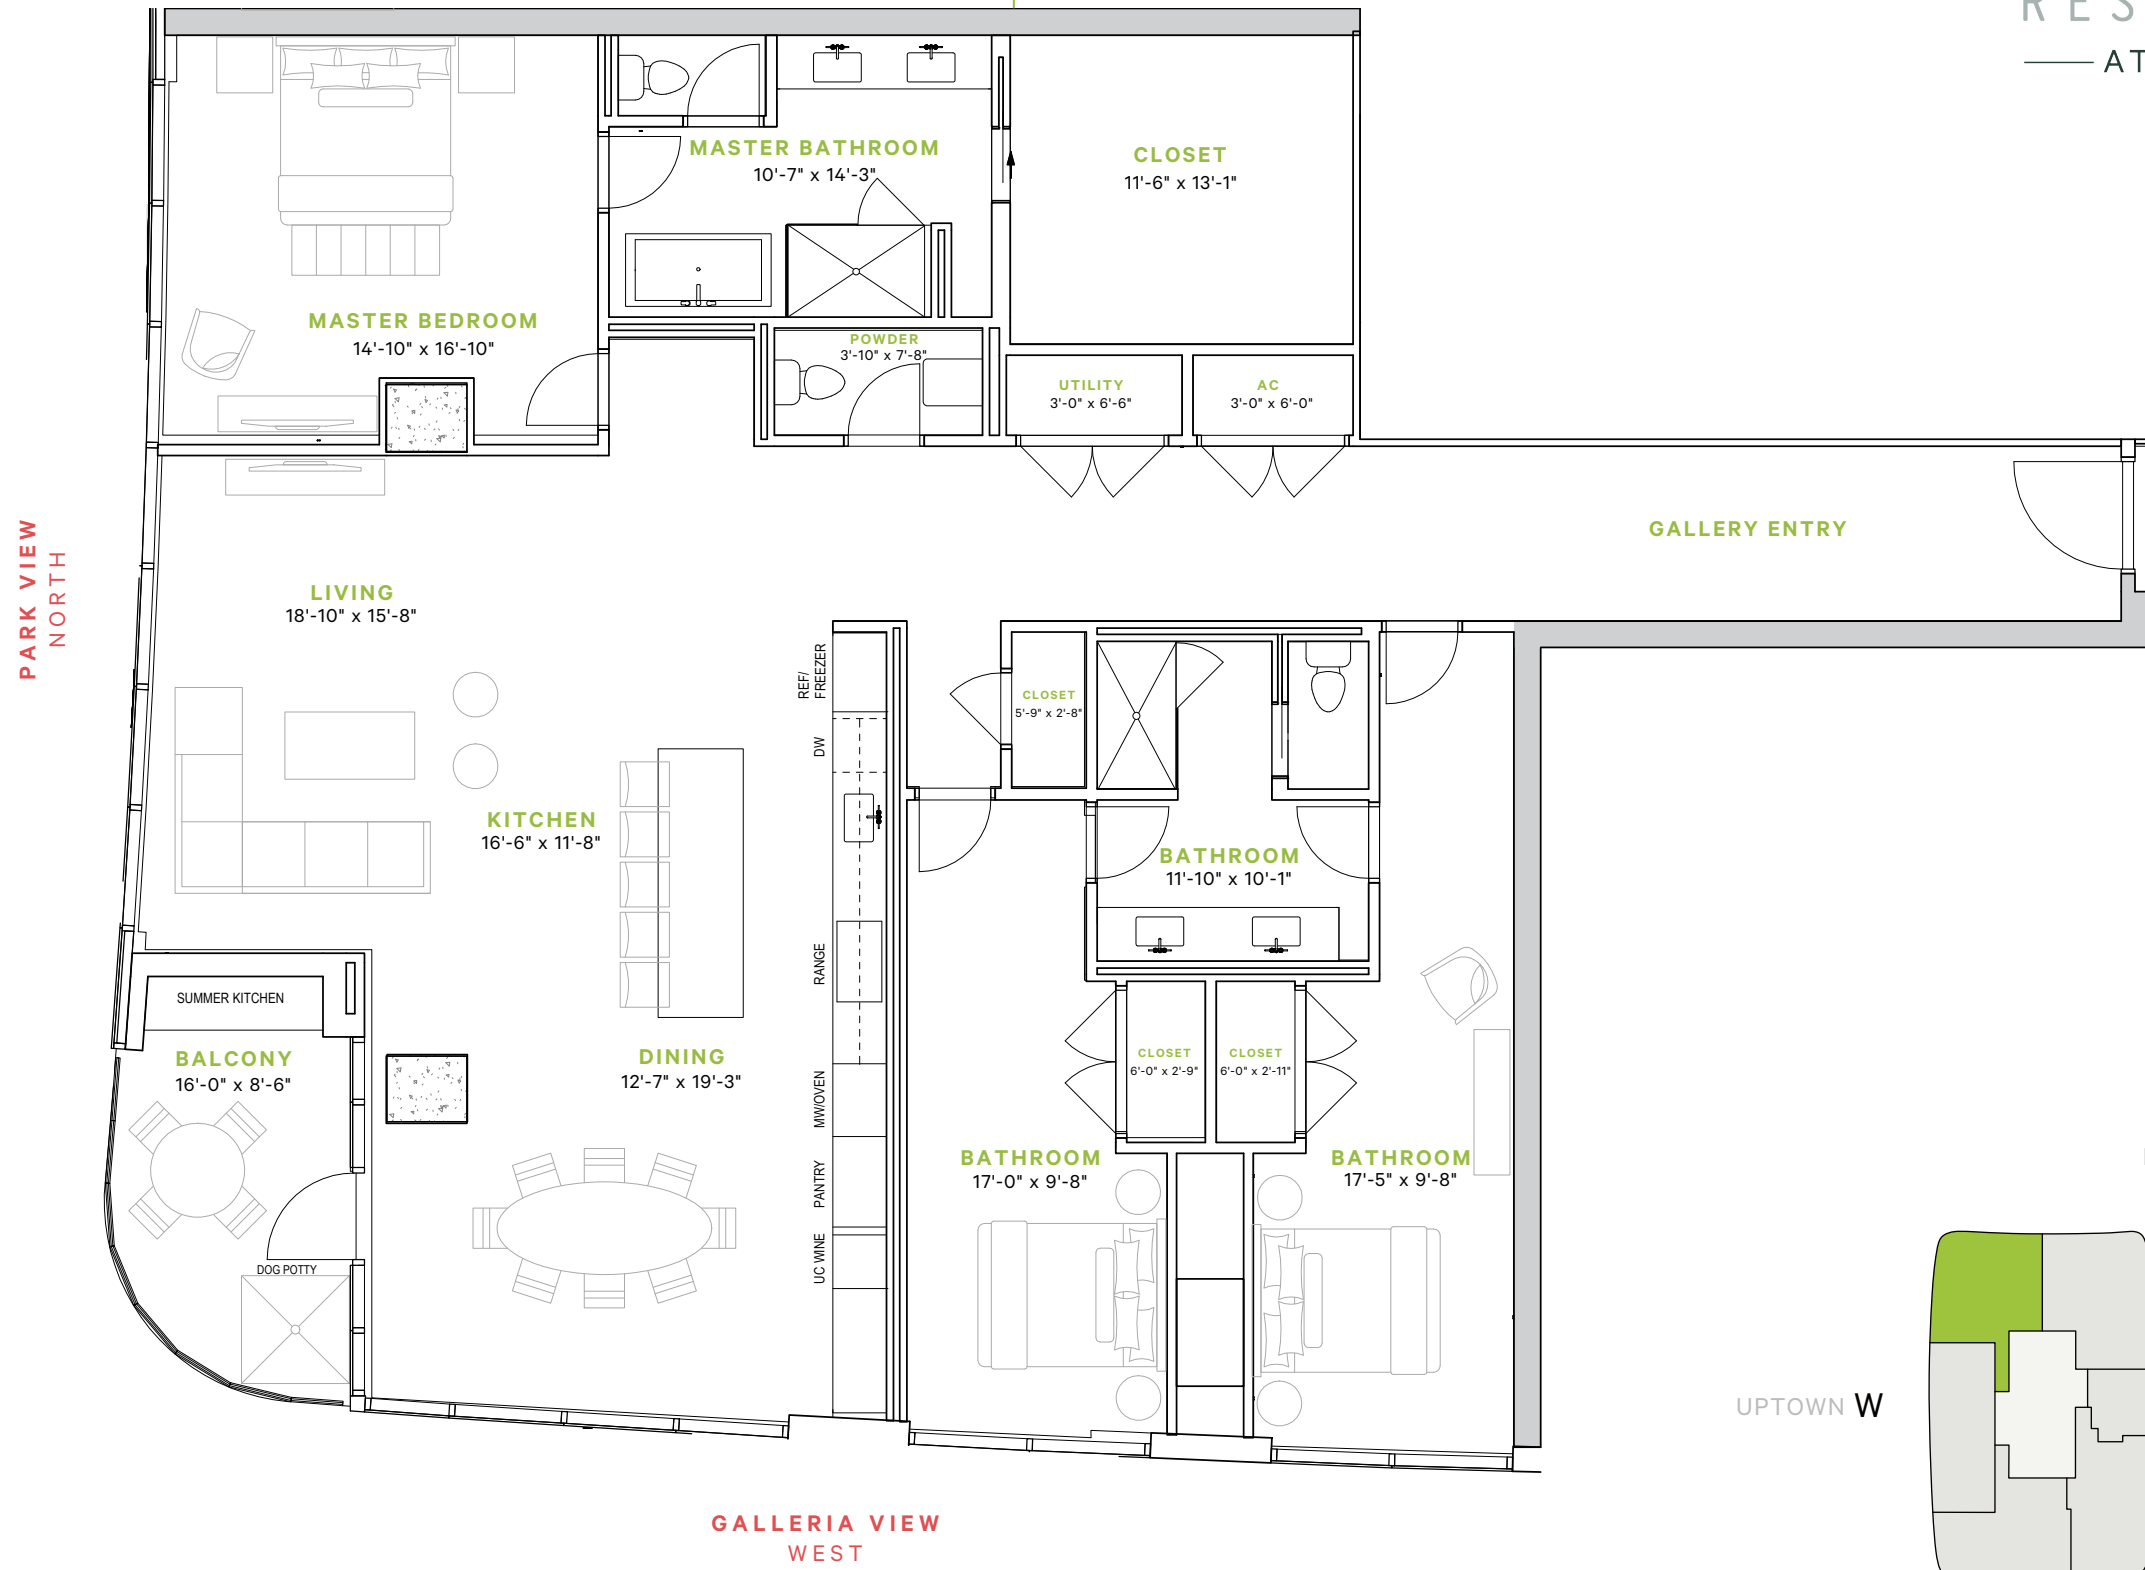

DUNLAVY

A NEW VIEW OF  
HOUSTON

RESIDENCES

— AT THE ALLEN —

## DUNLAVY

**2,797 TOTAL SF**  
2.5 BEDROOMS  
2.5 BATHS  
BALCONY 136 SF

PARK VIEW  
NORTH

DUNLAVY | 2,797 TOTAL SF

713.655.0500 | [ResidencesAtTheAllen.com](http://ResidencesAtTheAllen.com)

Scale: 1/8" = 1' | Notwithstanding any other information (including, without limitation, any marketing, sales, advertising, brochures, or similar information), all prices, building design, architectural rendering, plans, amenities, features and specification or any and all improvements to any part of the condominium or property are subject to change or cancellation without notice.  
03102021