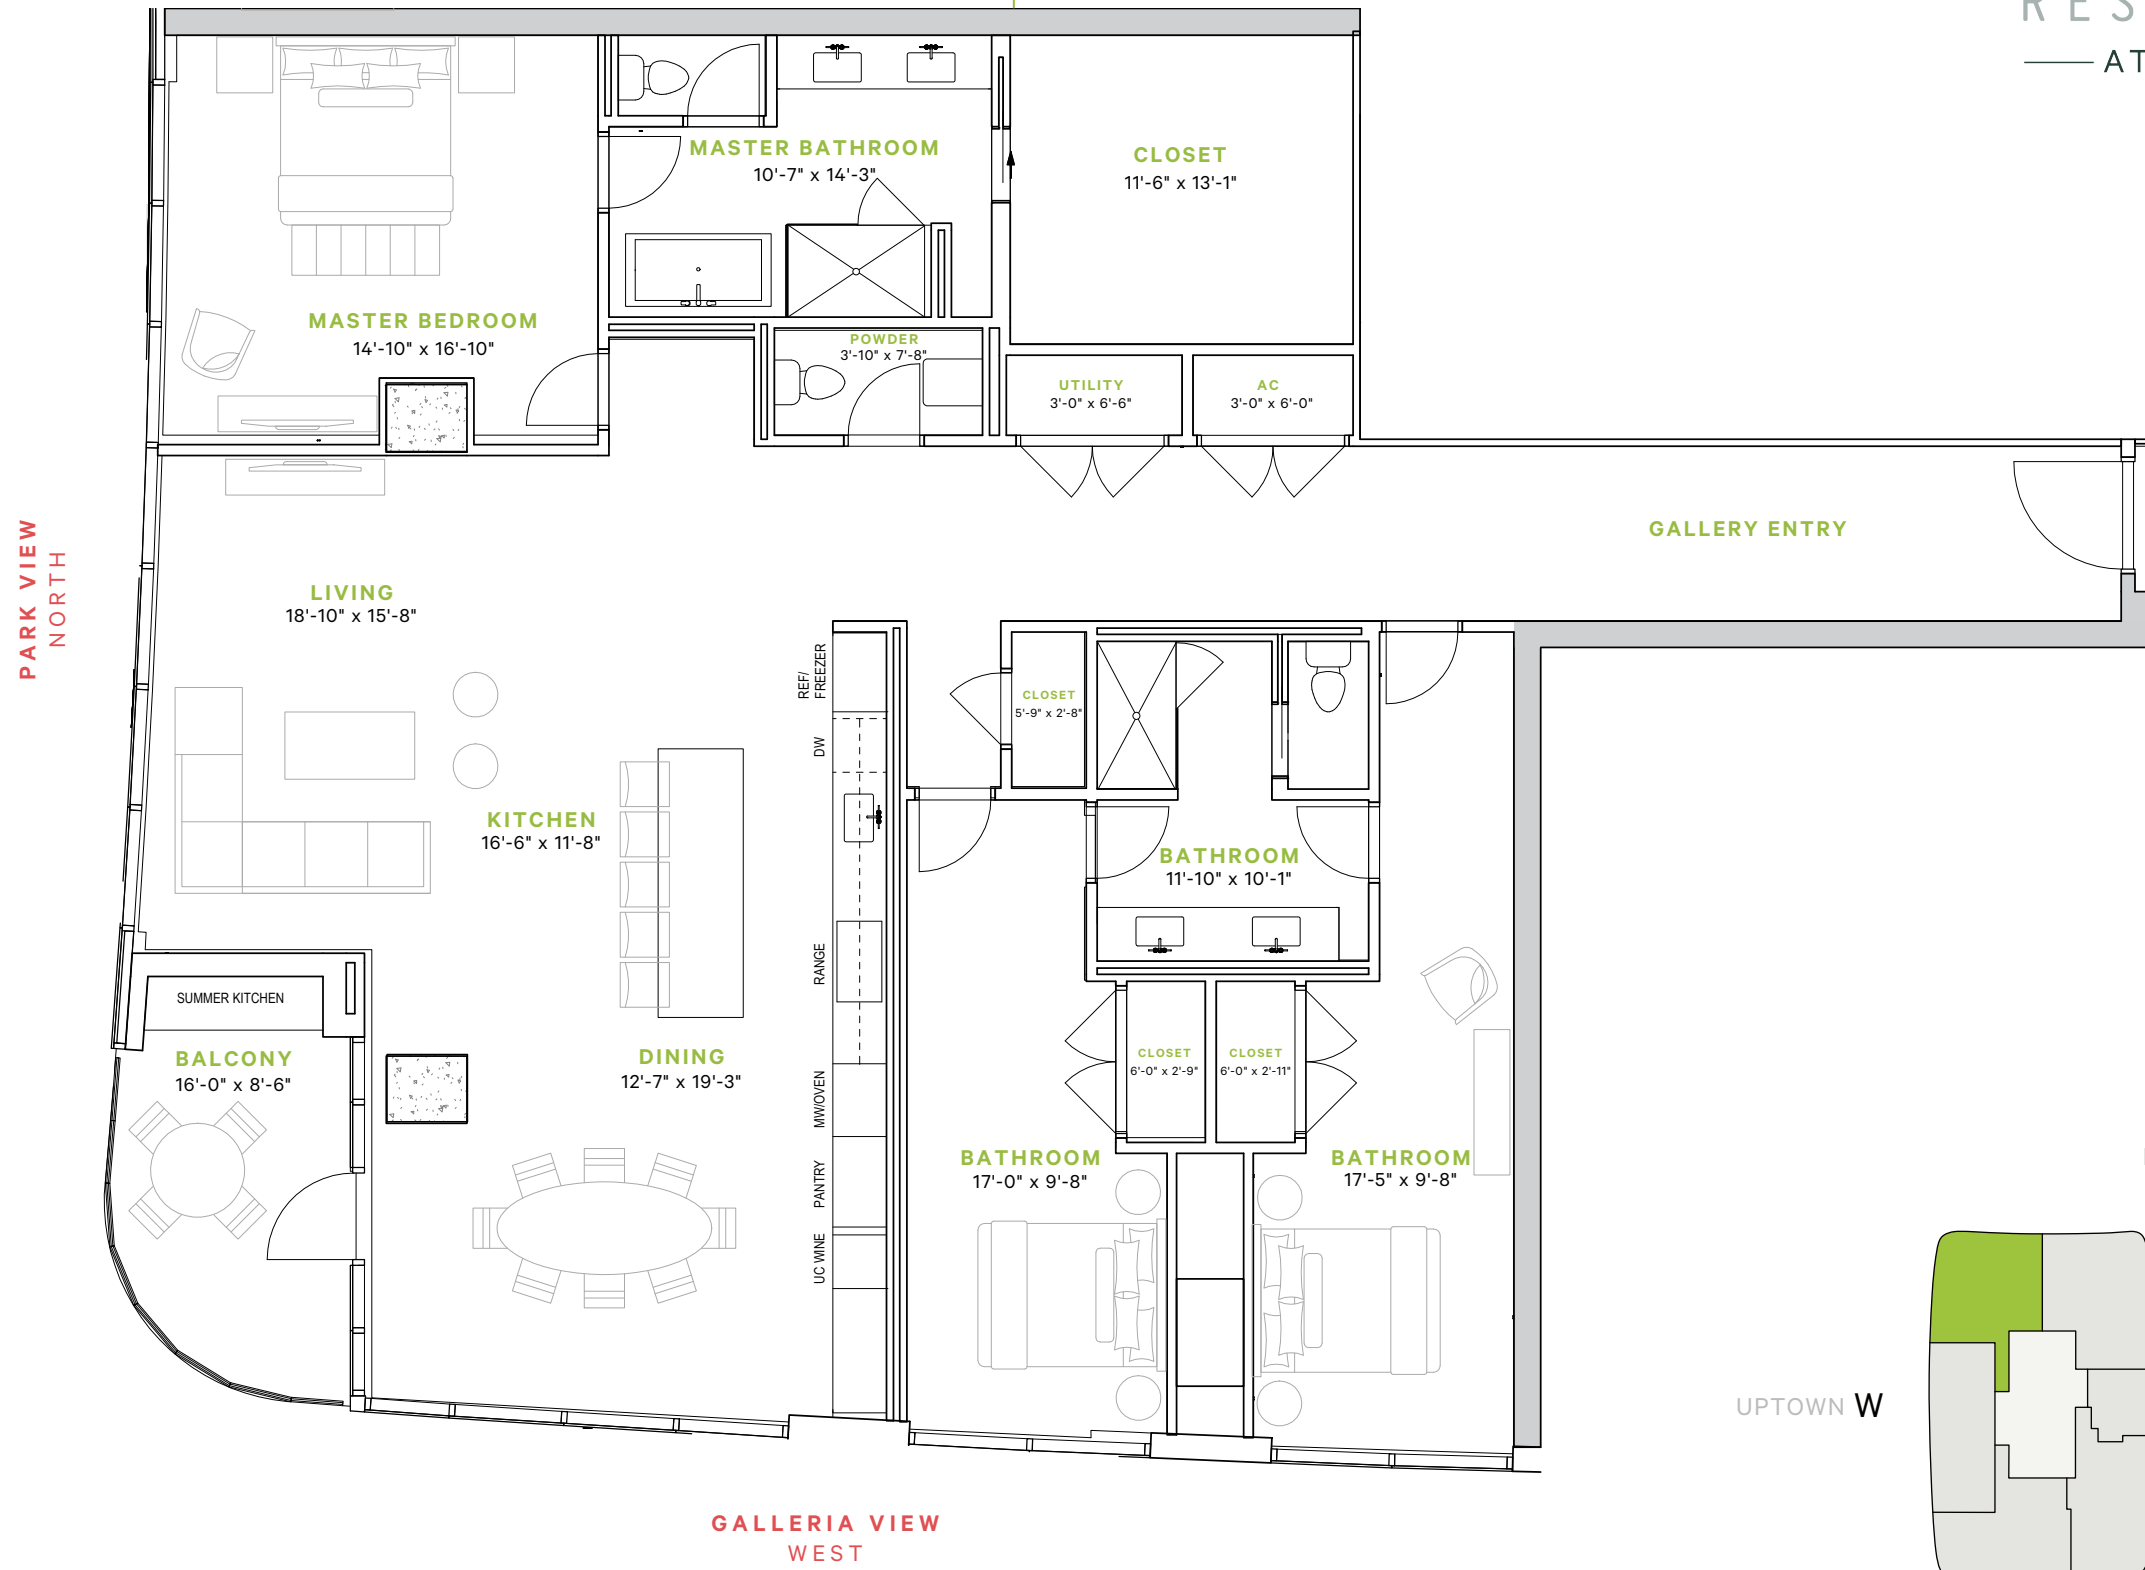

DUNLAVY

A NEW VIEW OF  
HOUSTON

RESIDENCES

— AT THE ALLEN —

## DUNLAVY

**2,797 TOTAL SF**  
2.5 BEDROOMS  
2.5 BATHS  
BALCONY 136 SF

DUNLAVY | 2,797 TOTAL SF

713.655.0500 | ResidencesAtTheAllen.com

Scale: 1/8" = 1' | Notwithstanding any other information (including, without limitation, any marketing, sales, advertising, brochures, or similar information), all prices, building design, architectural rendering, plans, amenities, features and specification or any and all improvements to any part of the condominium or property are subject to change or cancellation without notice.  
03102021