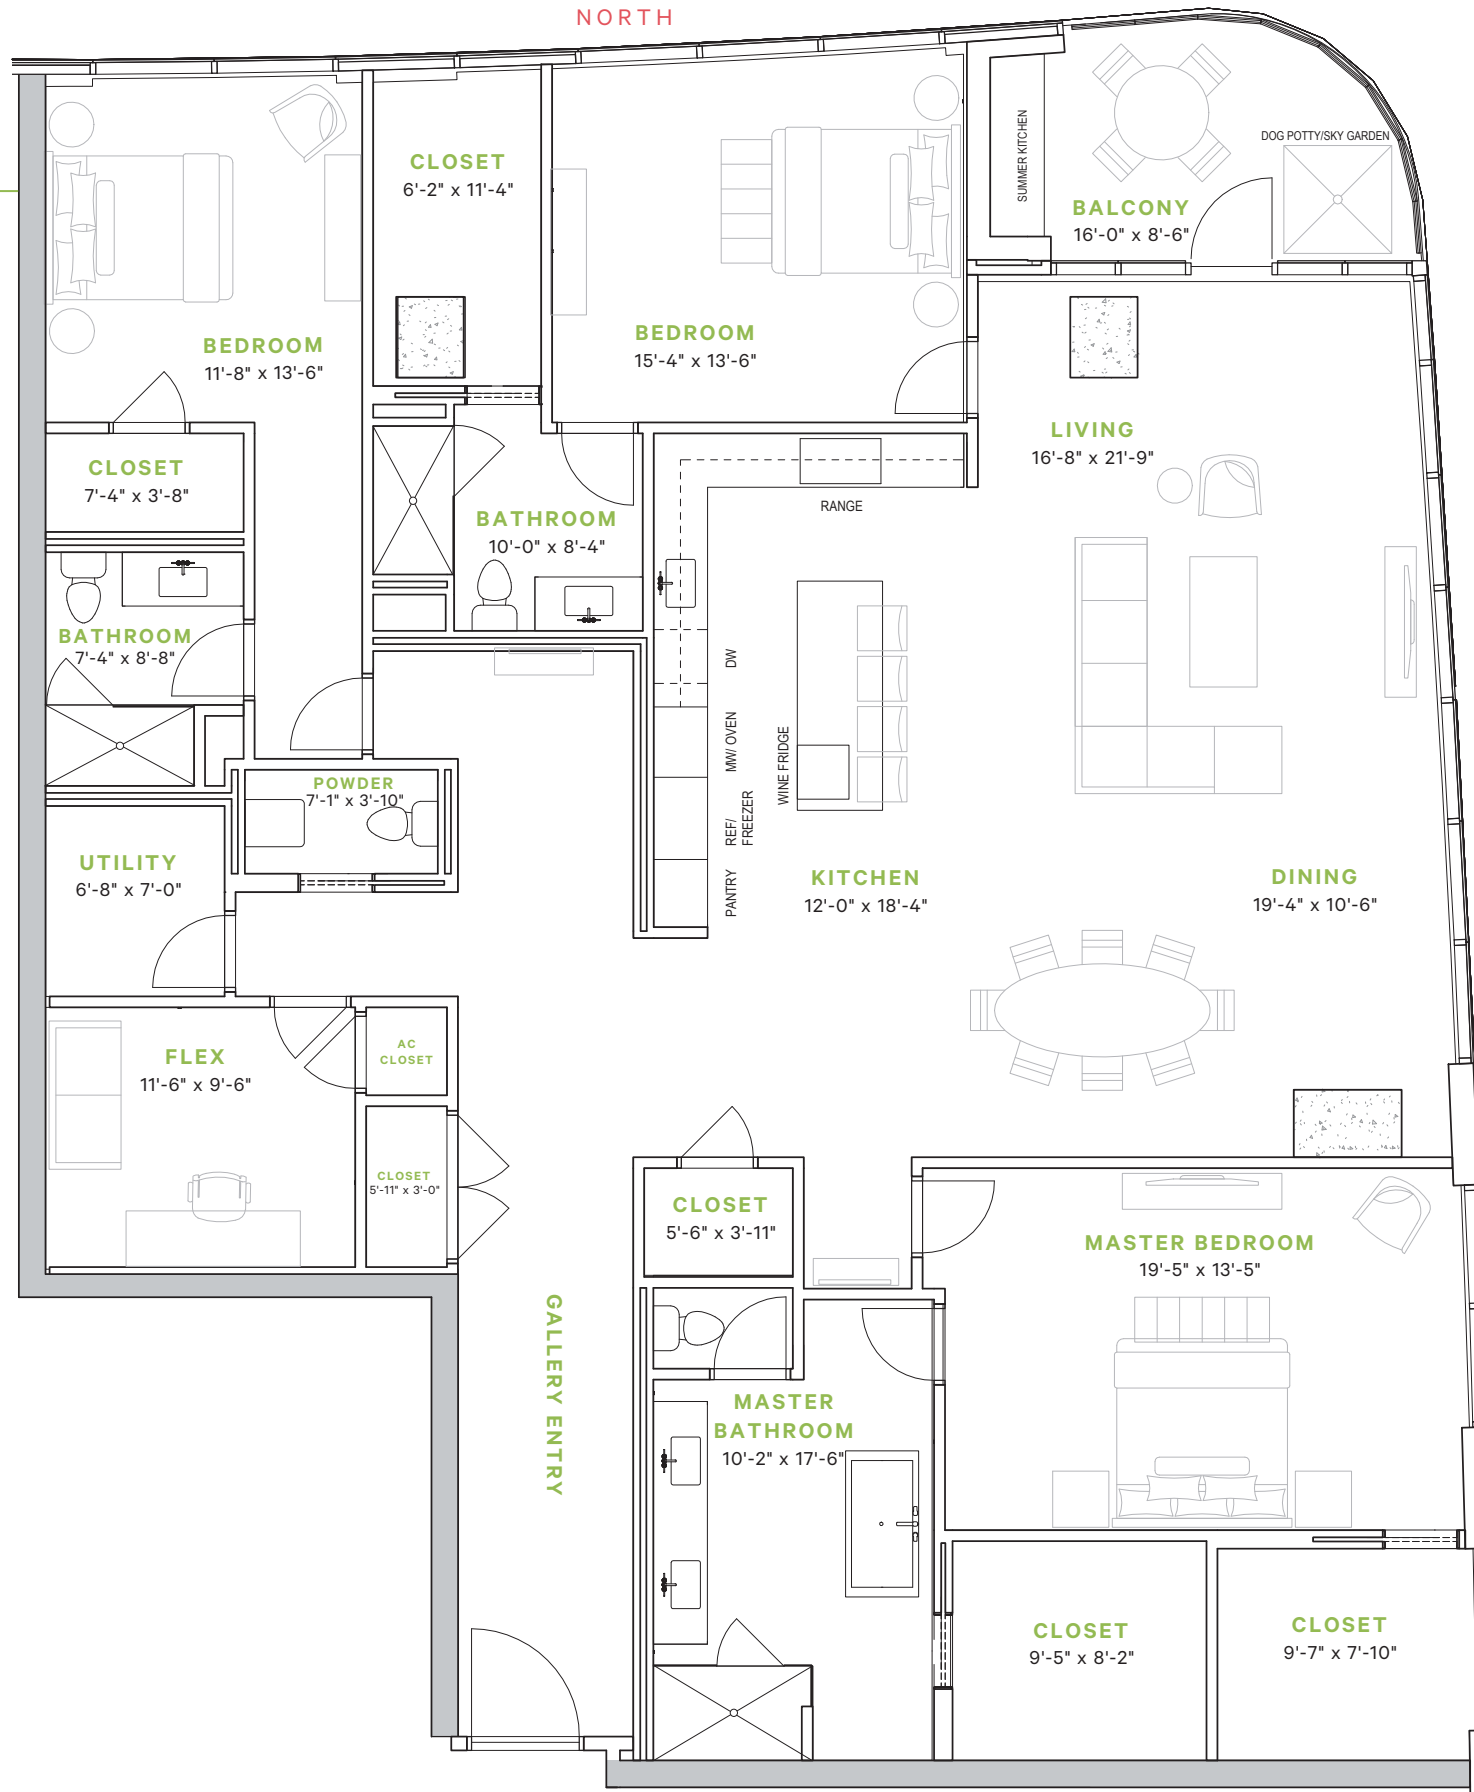

HEIGHTS

A NEW VIEW OF
HOUSTON

RESIDENCES

— AT THE ALLEN —

PARK VIEW
NORTH

RESIDENCES
— AT THE ALLEN —

HEIGHTS

3,091 TOTAL SF

3 BEDROOMS

3.5 BATHS

BALCONY 136 SF

DOWNTOWN VIEW
EAST

HEIGHTS | 3,091 TOTAL SF

713.655.0500 | ResidencesAtTheAllen.com

Scale: 1/8" = 1' | Notwithstanding any other information (including, without limitation, any marketing, sales, advertising, brochures, or similar information), all prices, building design, architectural rendering, plans, amenities, features and specification or any and all improvements to any part of the condominium or property are subject to change or cancellation without notice.
03102021