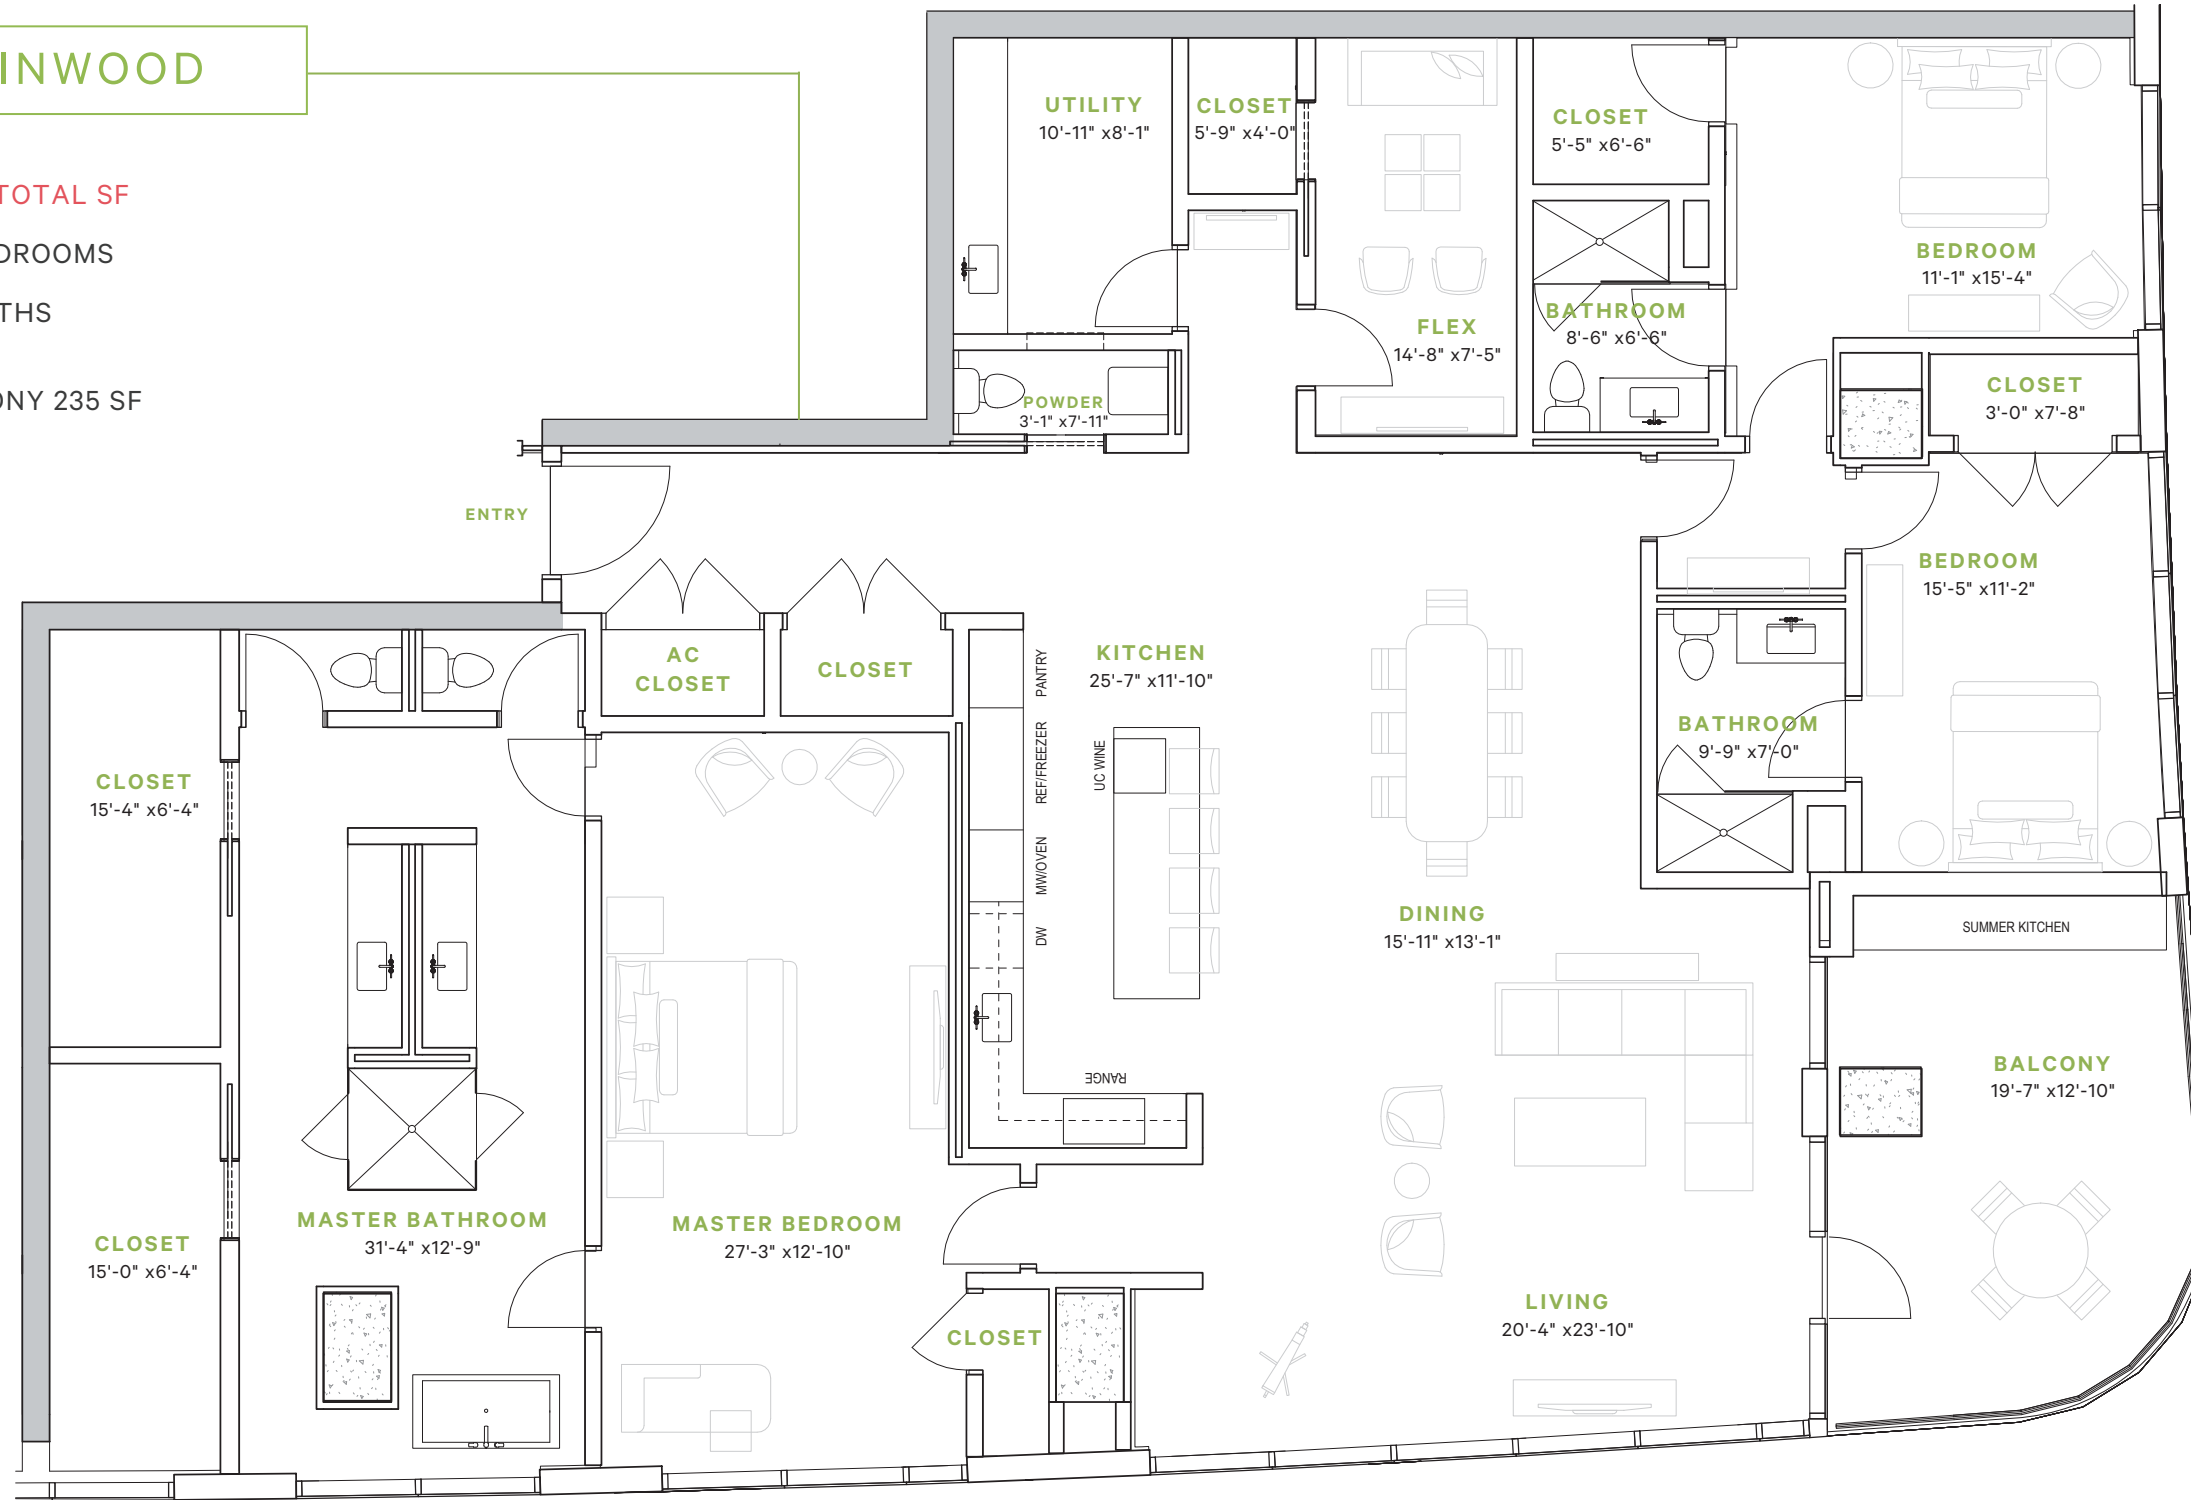

INWOOD

A NEW VIEW OF
HOUSTON

RESIDENCES
— AT THE ALLEN —

RESIDENCES — AT THE ALLEN —

INWOOD

3,555 TOTAL SF

3.5 BEDROOMS

3.5 BATHS

BALCONY 235 SF

MED CENTER VIEW SOUTH

INWOOD | 3,555 TOTAL SF

GALLERIA VIEW WEST

713.655.0500 | ResidencesAtTheAllen.com

Scale: 1/8" = 1' | Notwithstanding any other information (including, without limitation, any marketing, sales, advertising, brochures, or similar information), all prices, building design, architectural rendering, plans, amenities, features and specification or any and all improvements to any part of the condominium or property are subject to change or cancellation without notice.
03122021