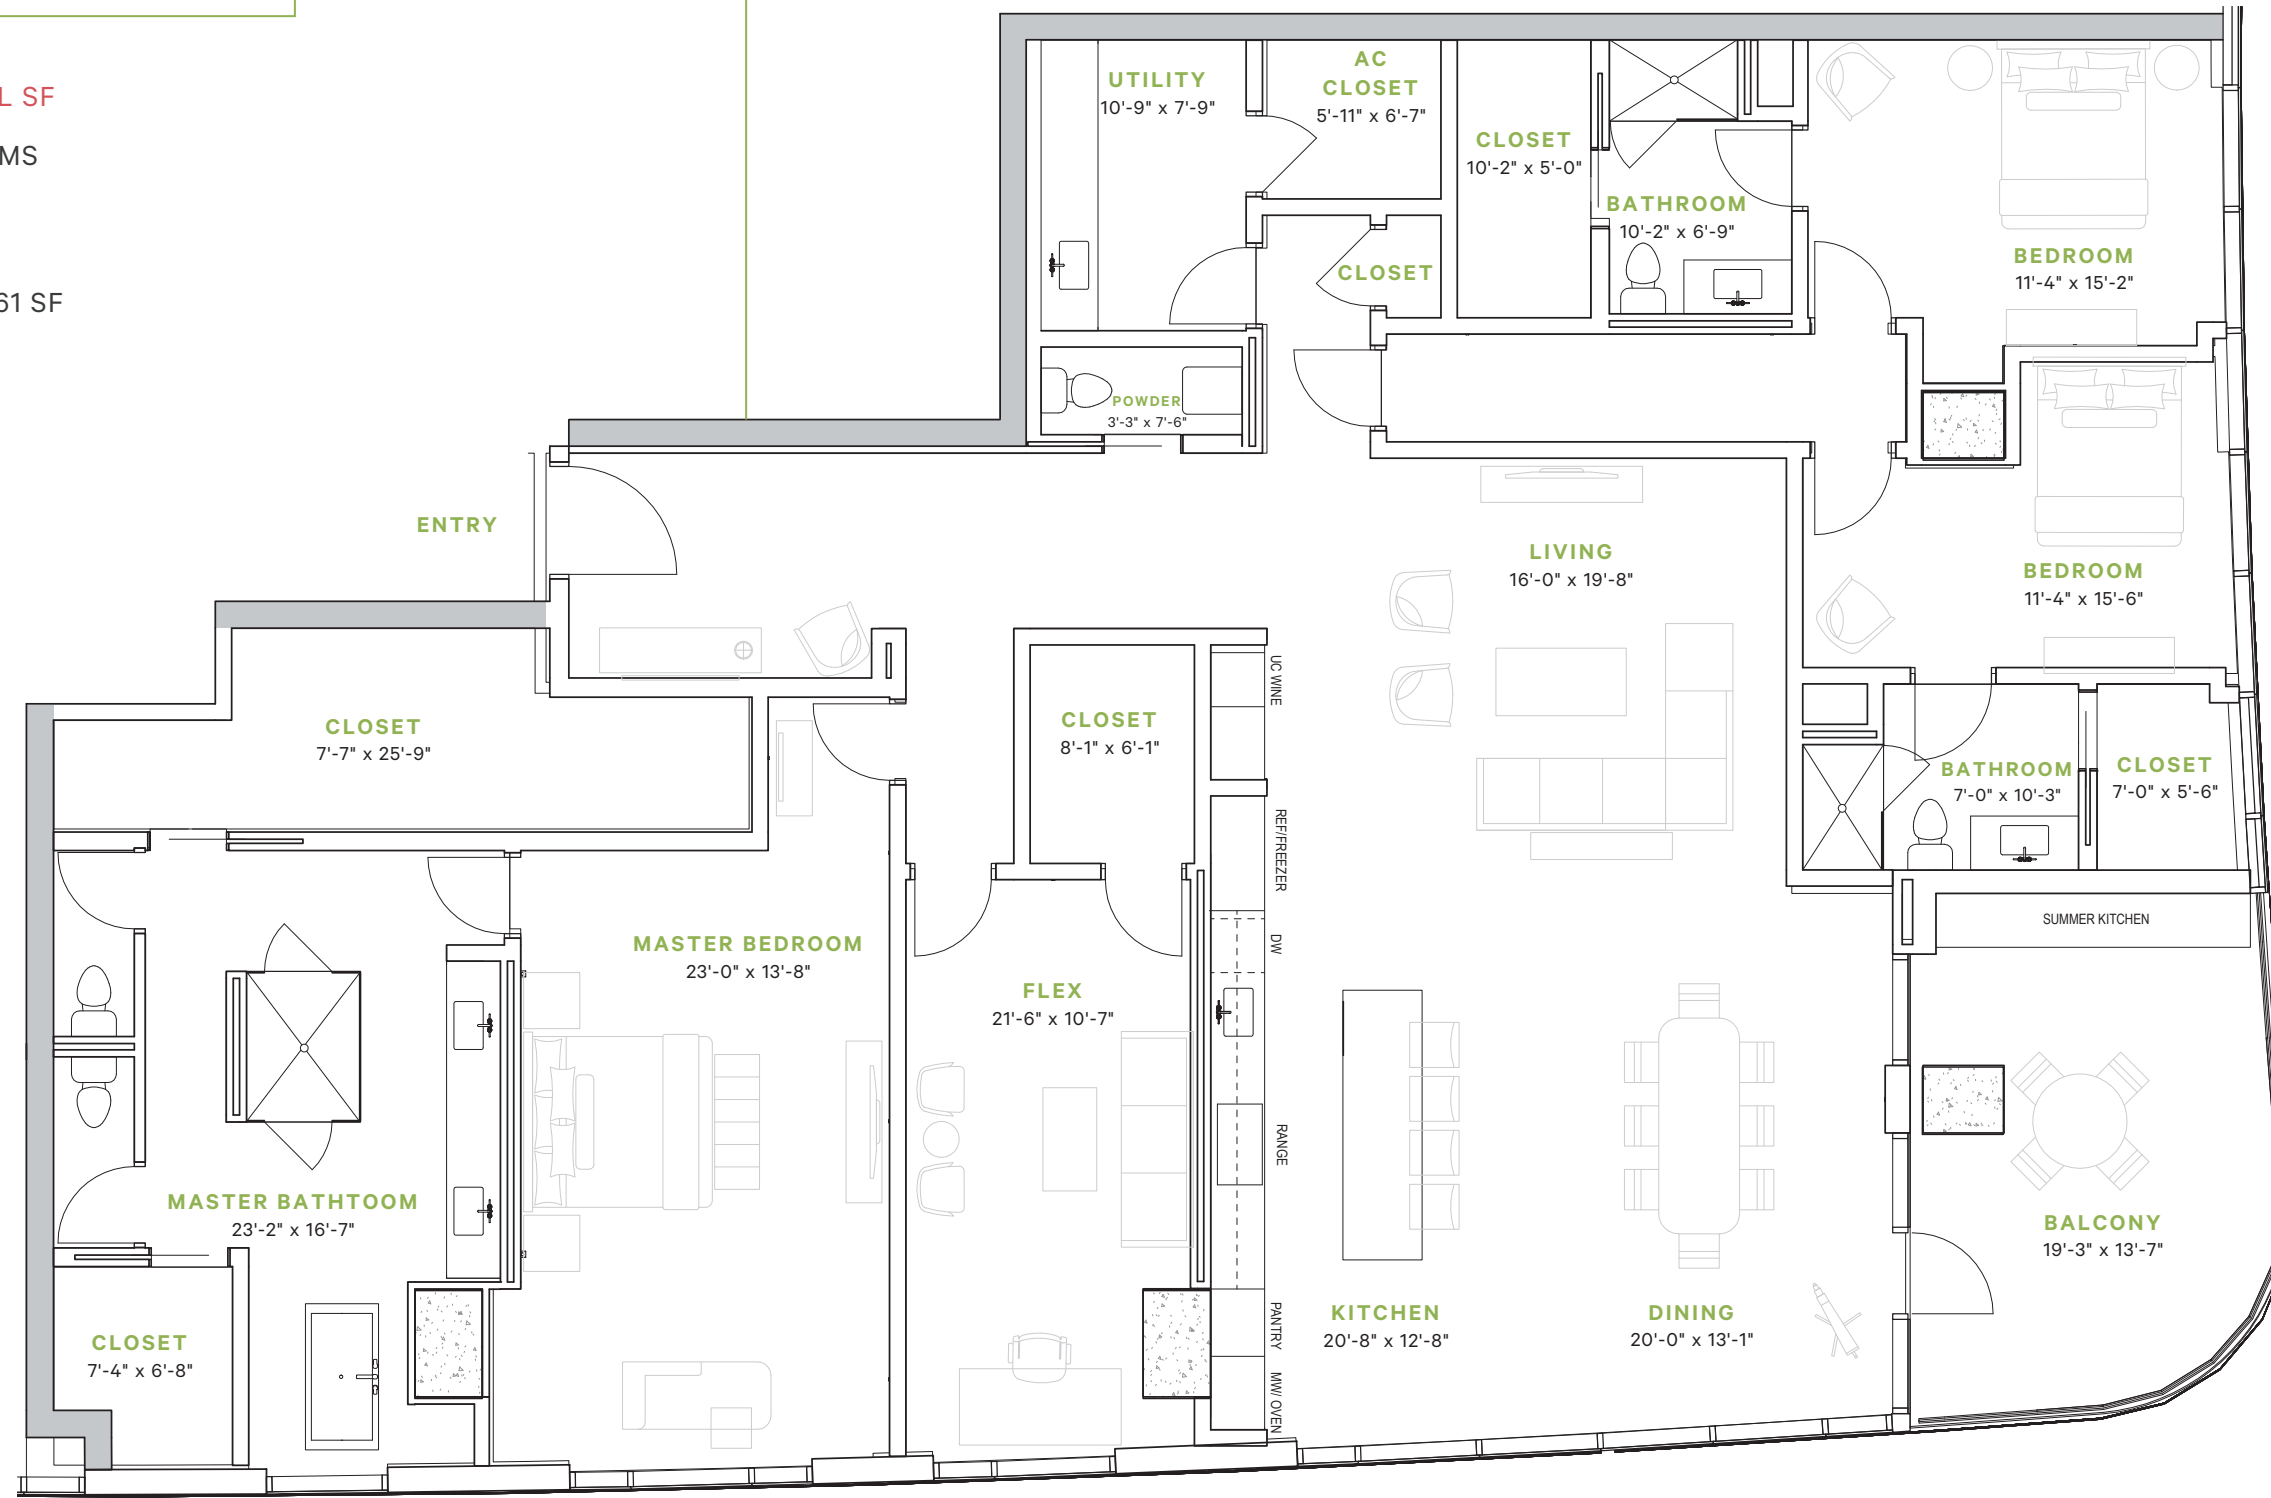

# MEMORIAL

3,665 TOTAL SF

3.5 BEDROOMS

3.5 BATHS

BALCONY 261 SF

## RESIDENCES — AT THE ALLEN —

MEMORIAL | 3,665 TOTAL SF

DOWNTOWN VIEW  
EAST

713.655.0500 | [ResidencesAtTheAllen.com](https://ResidencesAtTheAllen.com)

Scale: 1/8" = 1' | Notwithstanding any other information (including, without limitation, any marketing, sales, advertising, brochures, or similar information), all prices, building design, architectural rendering, plans, amenities, features and specification or any and all improvements to any part of the condominium or property are subject to change or cancellation without notice.  
03112021