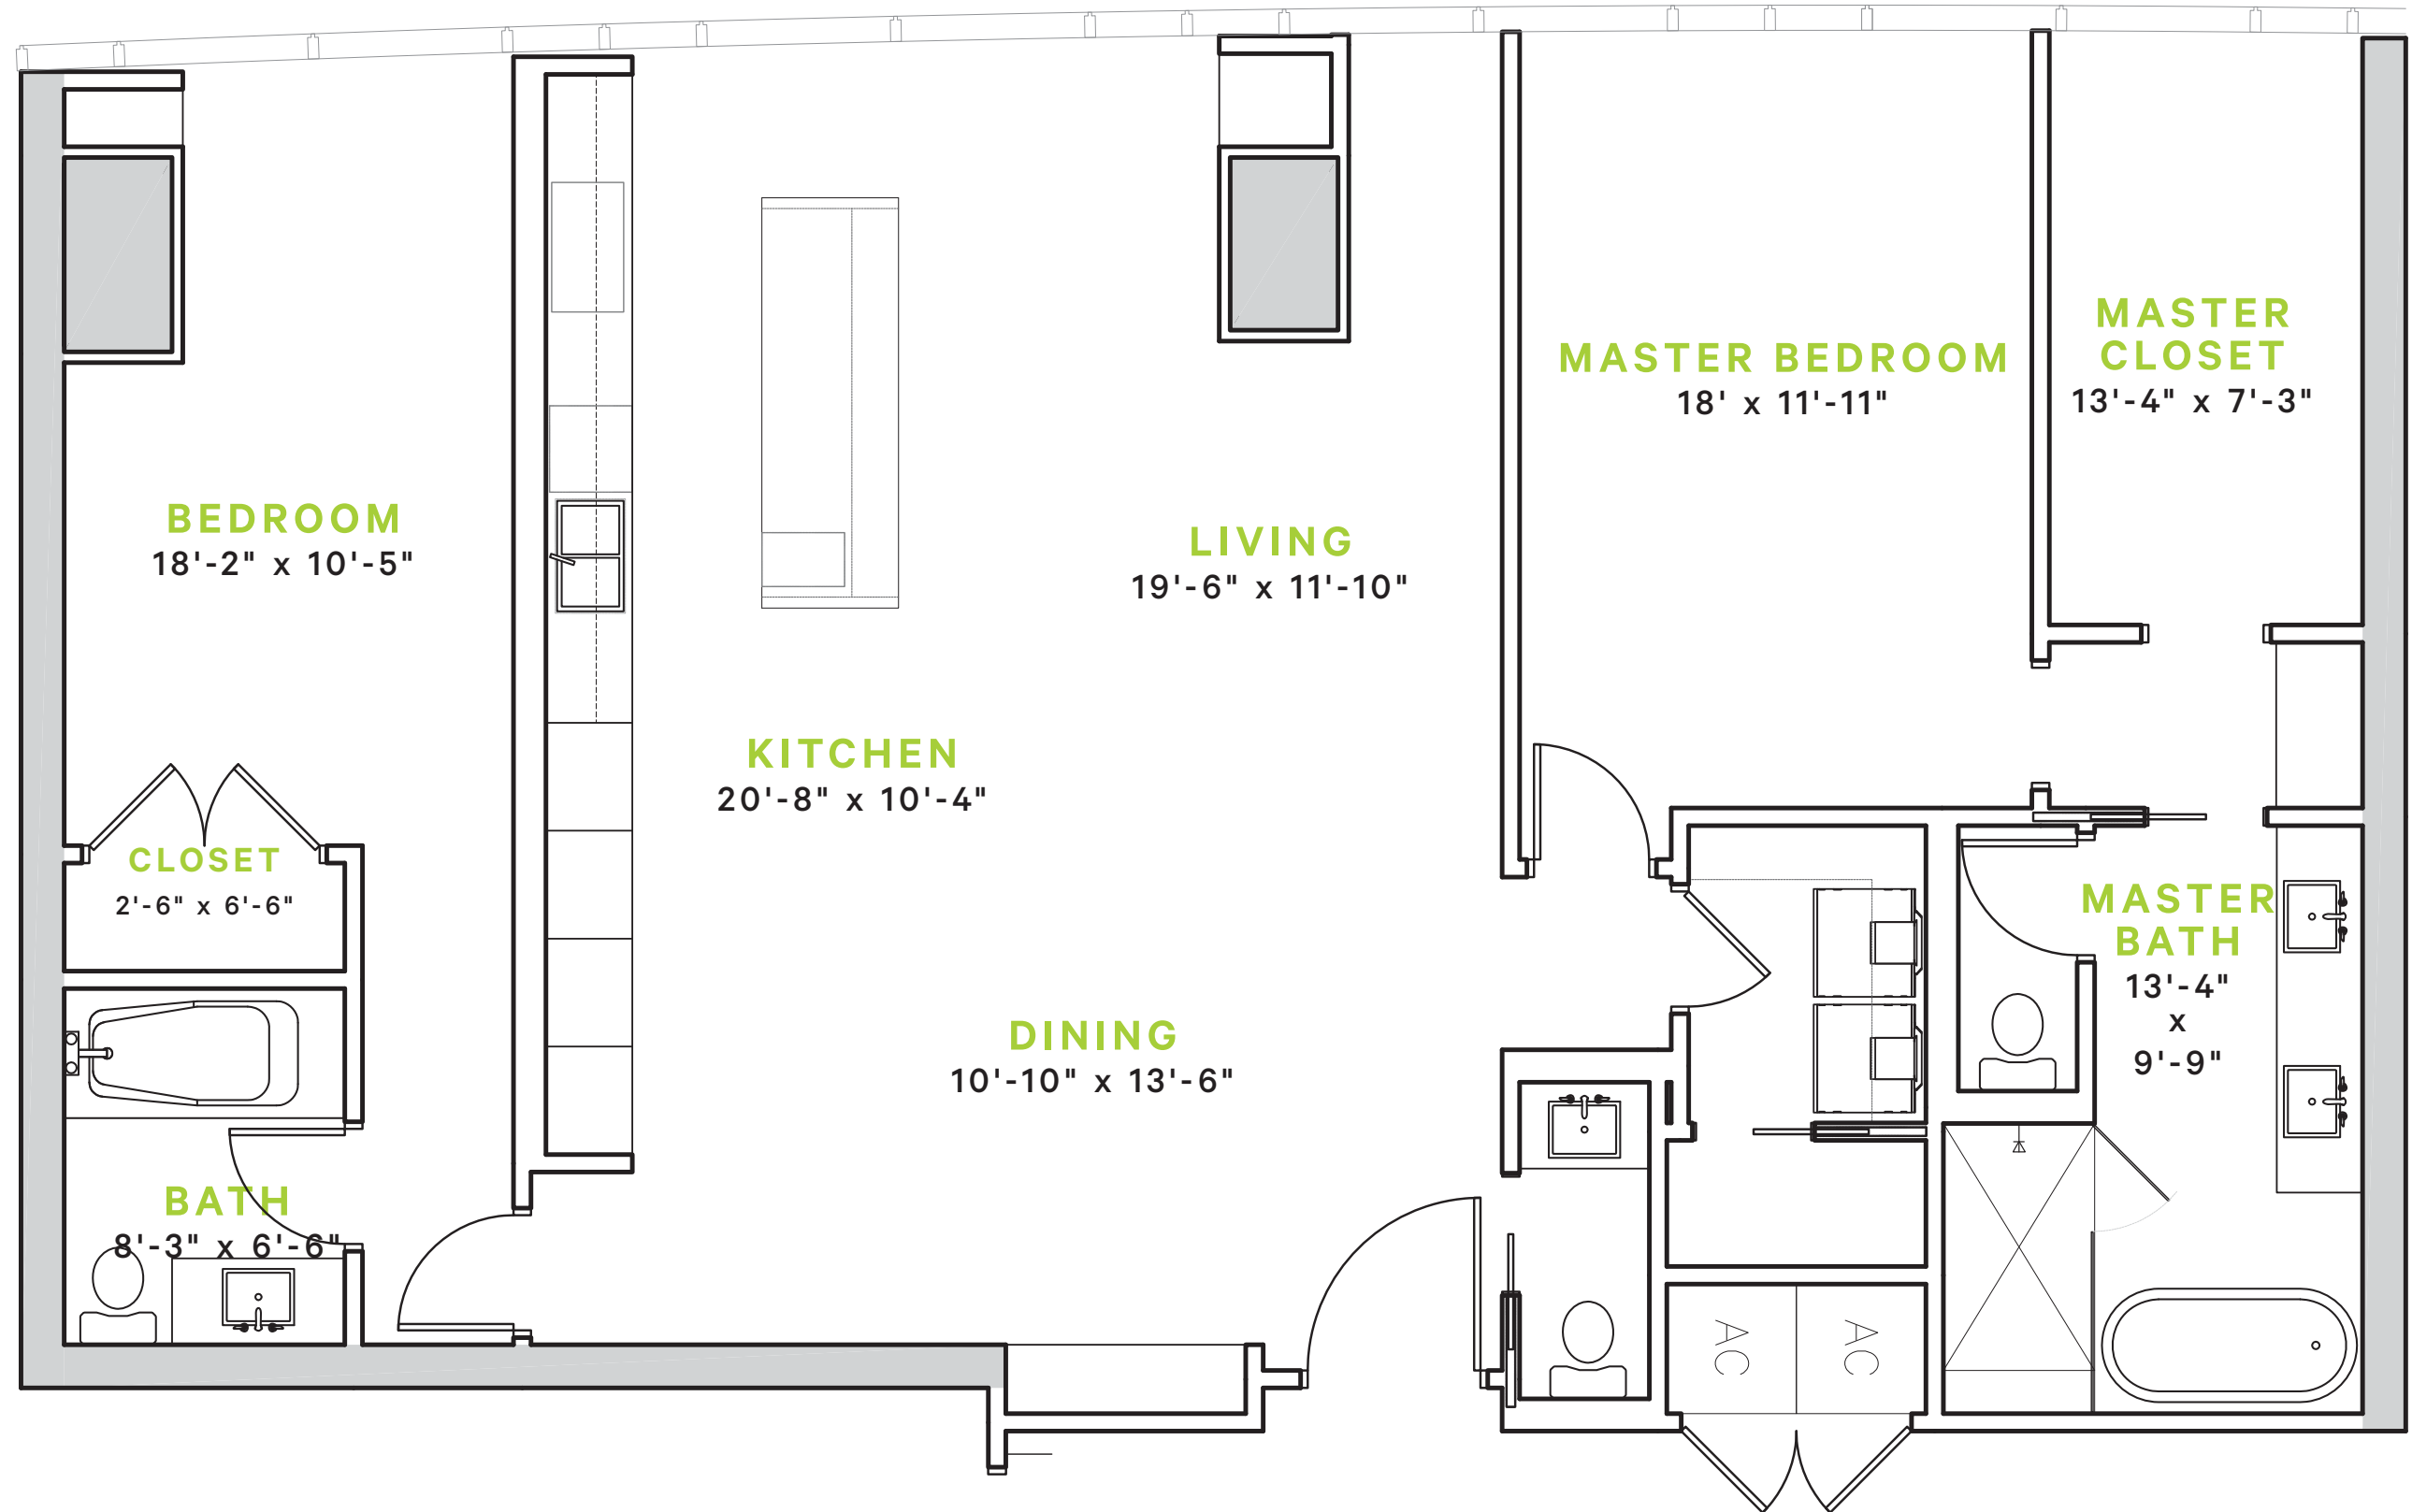

GALLERIA VIEW
WEST

BEDROOM
18'-2" x 10'-5"

CLOSET
2'-6" x 6'-6"

BATH
8'-3" x 6'-6"

KITCHEN
20'-8" x 10'-4"

DINING
10'-10" x 13'-6"

LIVING
19'-6" x 11'-10"

MASTER BEDROOM
18' x 11'-11"

MASTER CLOSET
13'-4" x 7'-3"

MASTER BATH
13'-4"
x
9'-9"

AC

AC