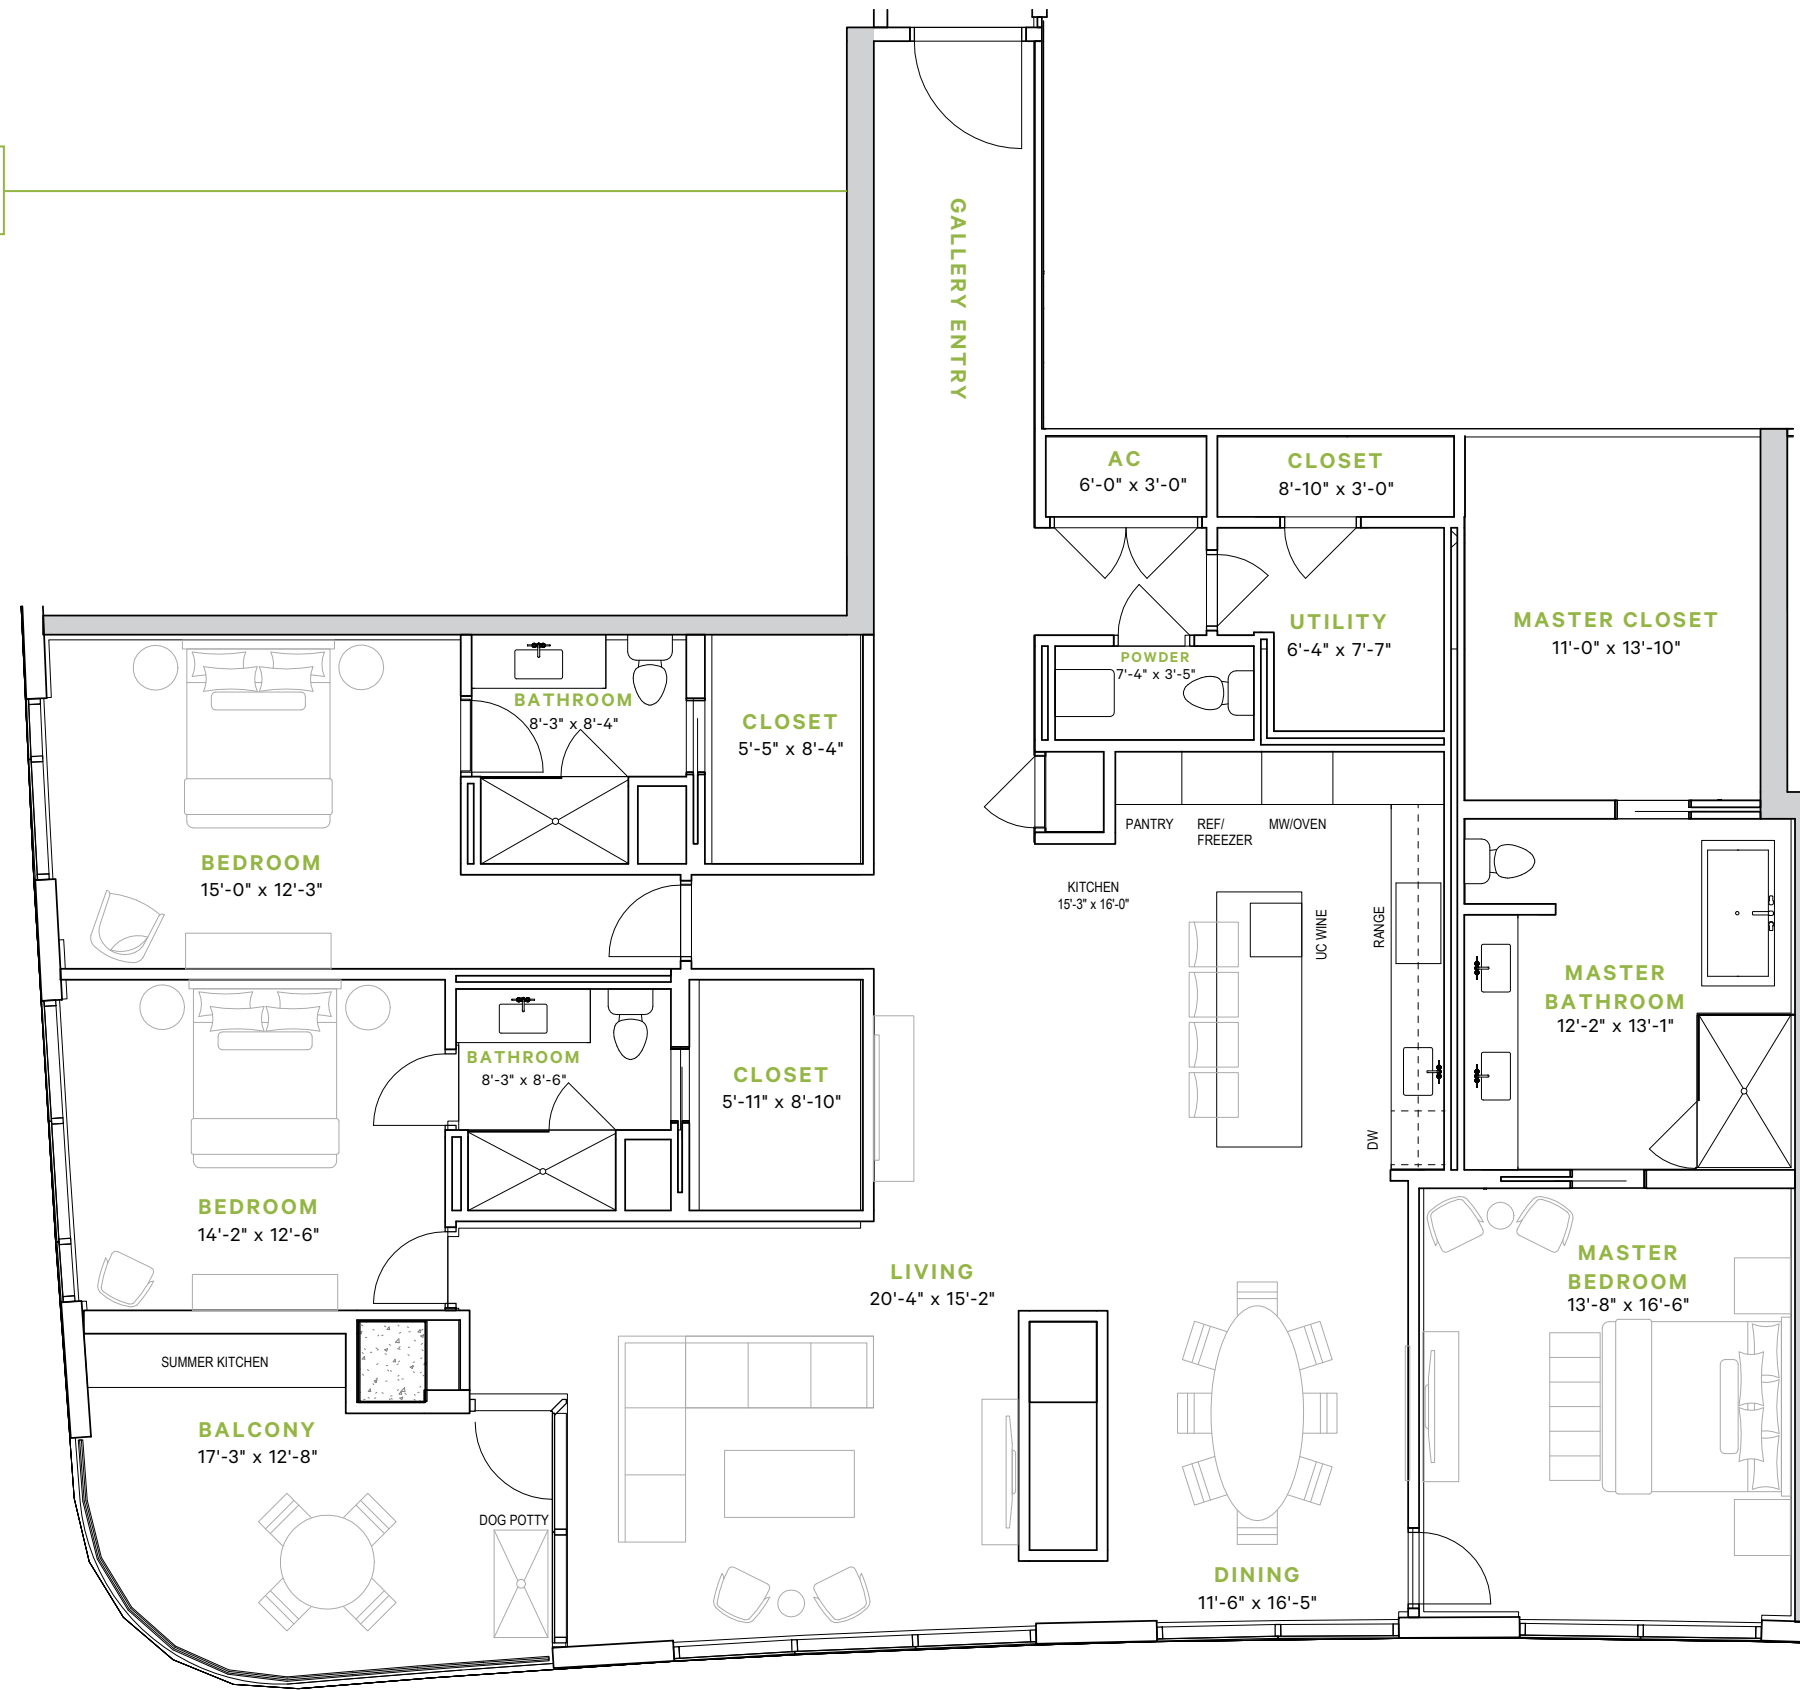

RICE

A NEW VIEW OF
HOUSTON

RESIDENCES
— AT THE ALLEN —

RESIDENCES — AT THE ALLEN —

RICE

2,826 TOTAL SF

3 BEDROOMS

3.5 BATHS

BALCONY 218 SF

GALLERIA VIEW
WEST

MED CENTER VIEW
SOUTH

RICE | 2,826 TOTAL SF

713.655.0500 | ResidencesAtTheAllen.com

Scale: 1/8" = 1' | Notwithstanding any other information (including, without limitation, any marketing, sales, advertising, brochures, or similar information), all prices, building design, architectural rendering, plans, amenities, features and specification or any and all improvements to any part of the condominium or property are subject to change or cancellation without notice.
03102021