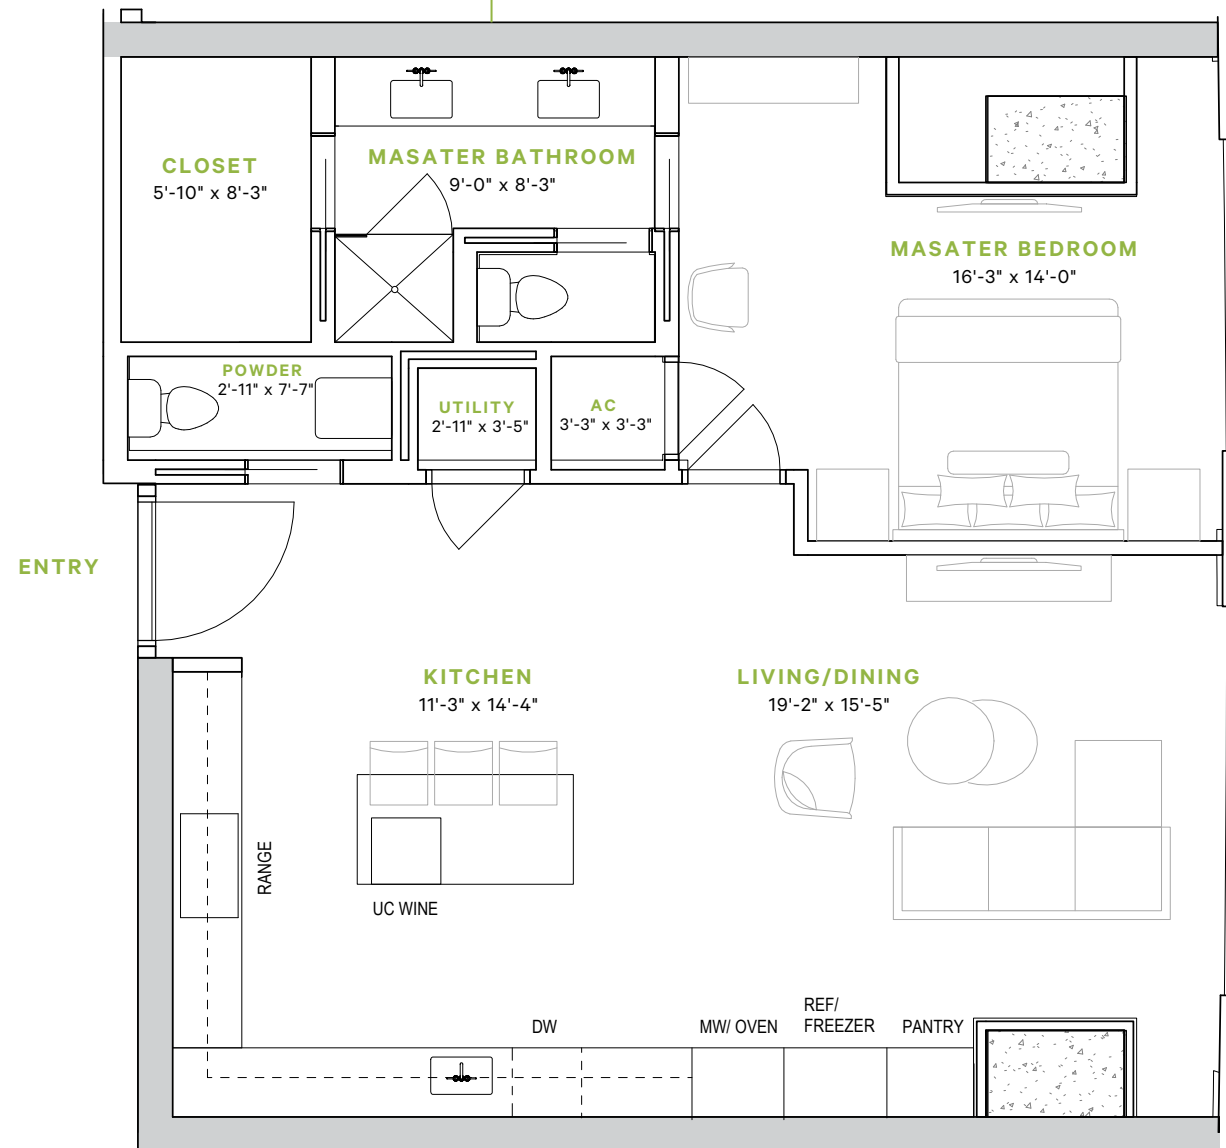

RICHMOND

A NEW VIEW OF  
HOUSTON

RESIDENCES

— AT THE ALLEN —

# RICHMOND

994 TOTAL SF

1 BEDROOMS

1.5 BATHS

DOWNTOWN VIEW  
EAST

RICHMOND | 994 TOTAL SF

713.655.0500 | [ResidencesAtTheAllen.com](https://ResidencesAtTheAllen.com)

Scale: 1/8" = 1' | Notwithstanding any other information (including, without limitation, any marketing, sales, advertising, brochures, or similar information), all prices, building design, architectural rendering, plans, amenities, features and specification or any and all improvements to any part of the condominium or property are subject to change or cancellation without notice.  
03102021