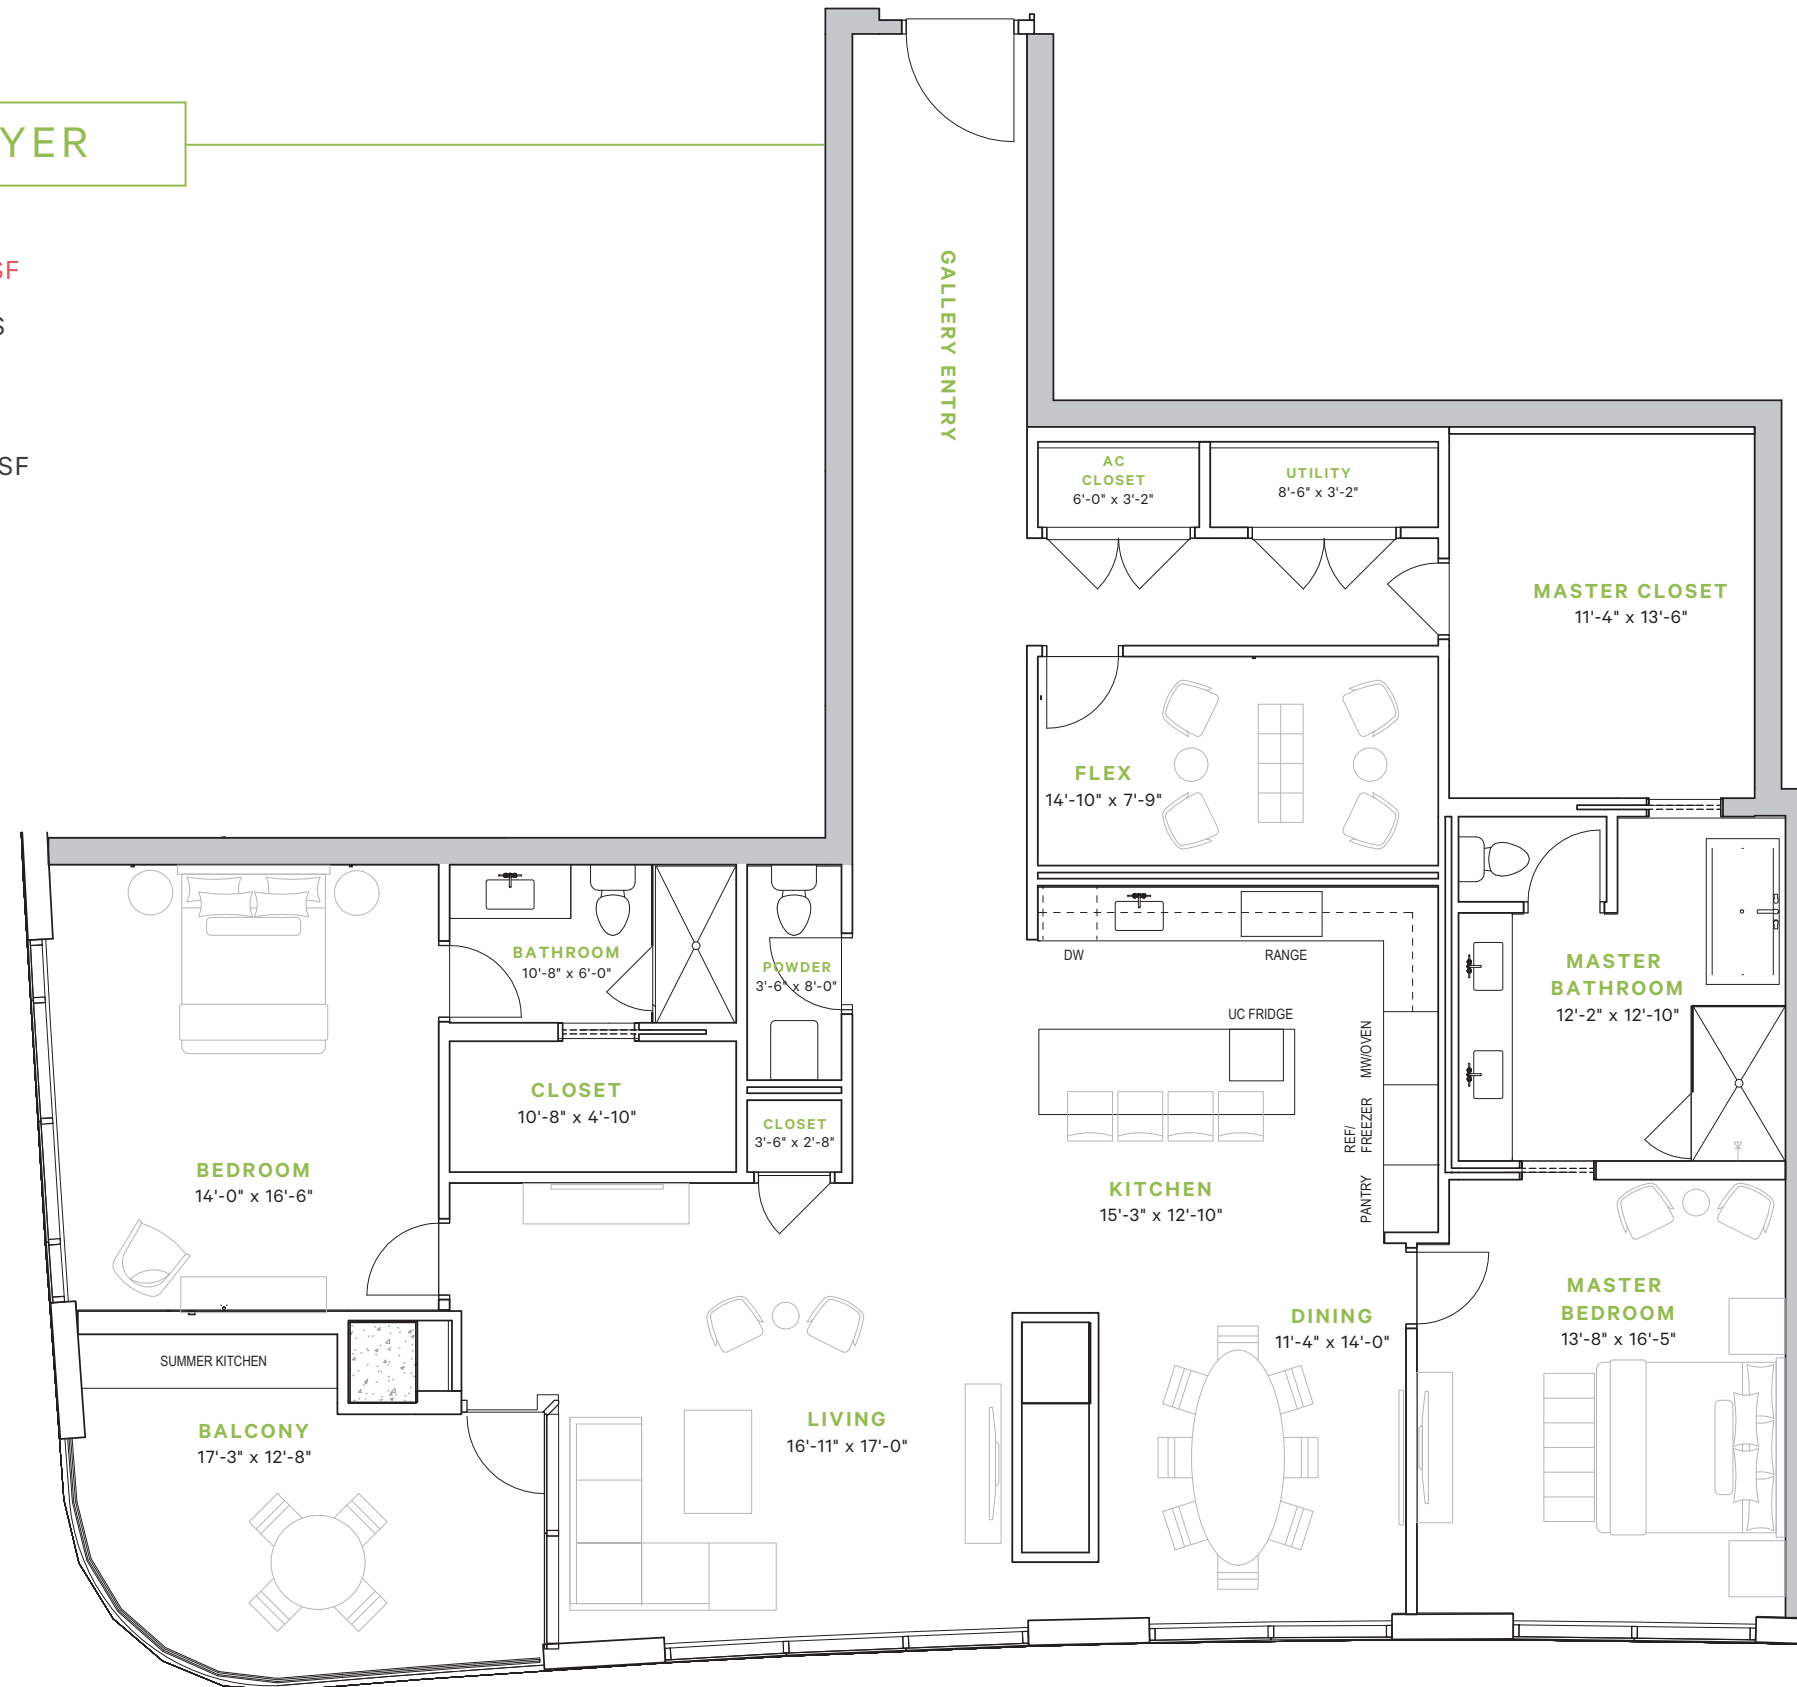

SAWYER

A NEW VIEW OF
HOUSTON

RESIDENCES
— AT THE ALLEN —

SAWYER

2,575 TOTAL SF

2.5 BEDROOMS

2.5 BATHS

BALCONY 218 SF

GALLERIA VIEW
WEST

MED CENTER VIEW
SOUTH

SAWYER | 2,575 TOTAL SF

713.655.0500 | ResidencesAtTheAllen.com

Scale: 1/8" = 1' | Notwithstanding any other information (including, without limitation, any marketing, sales, advertising, brochures, or similar information), all prices, building design, architectural rendering, plans, amenities, features and specification or any and all improvements to any part of the condominium or property are subject to change or cancellation without notice.
03102021