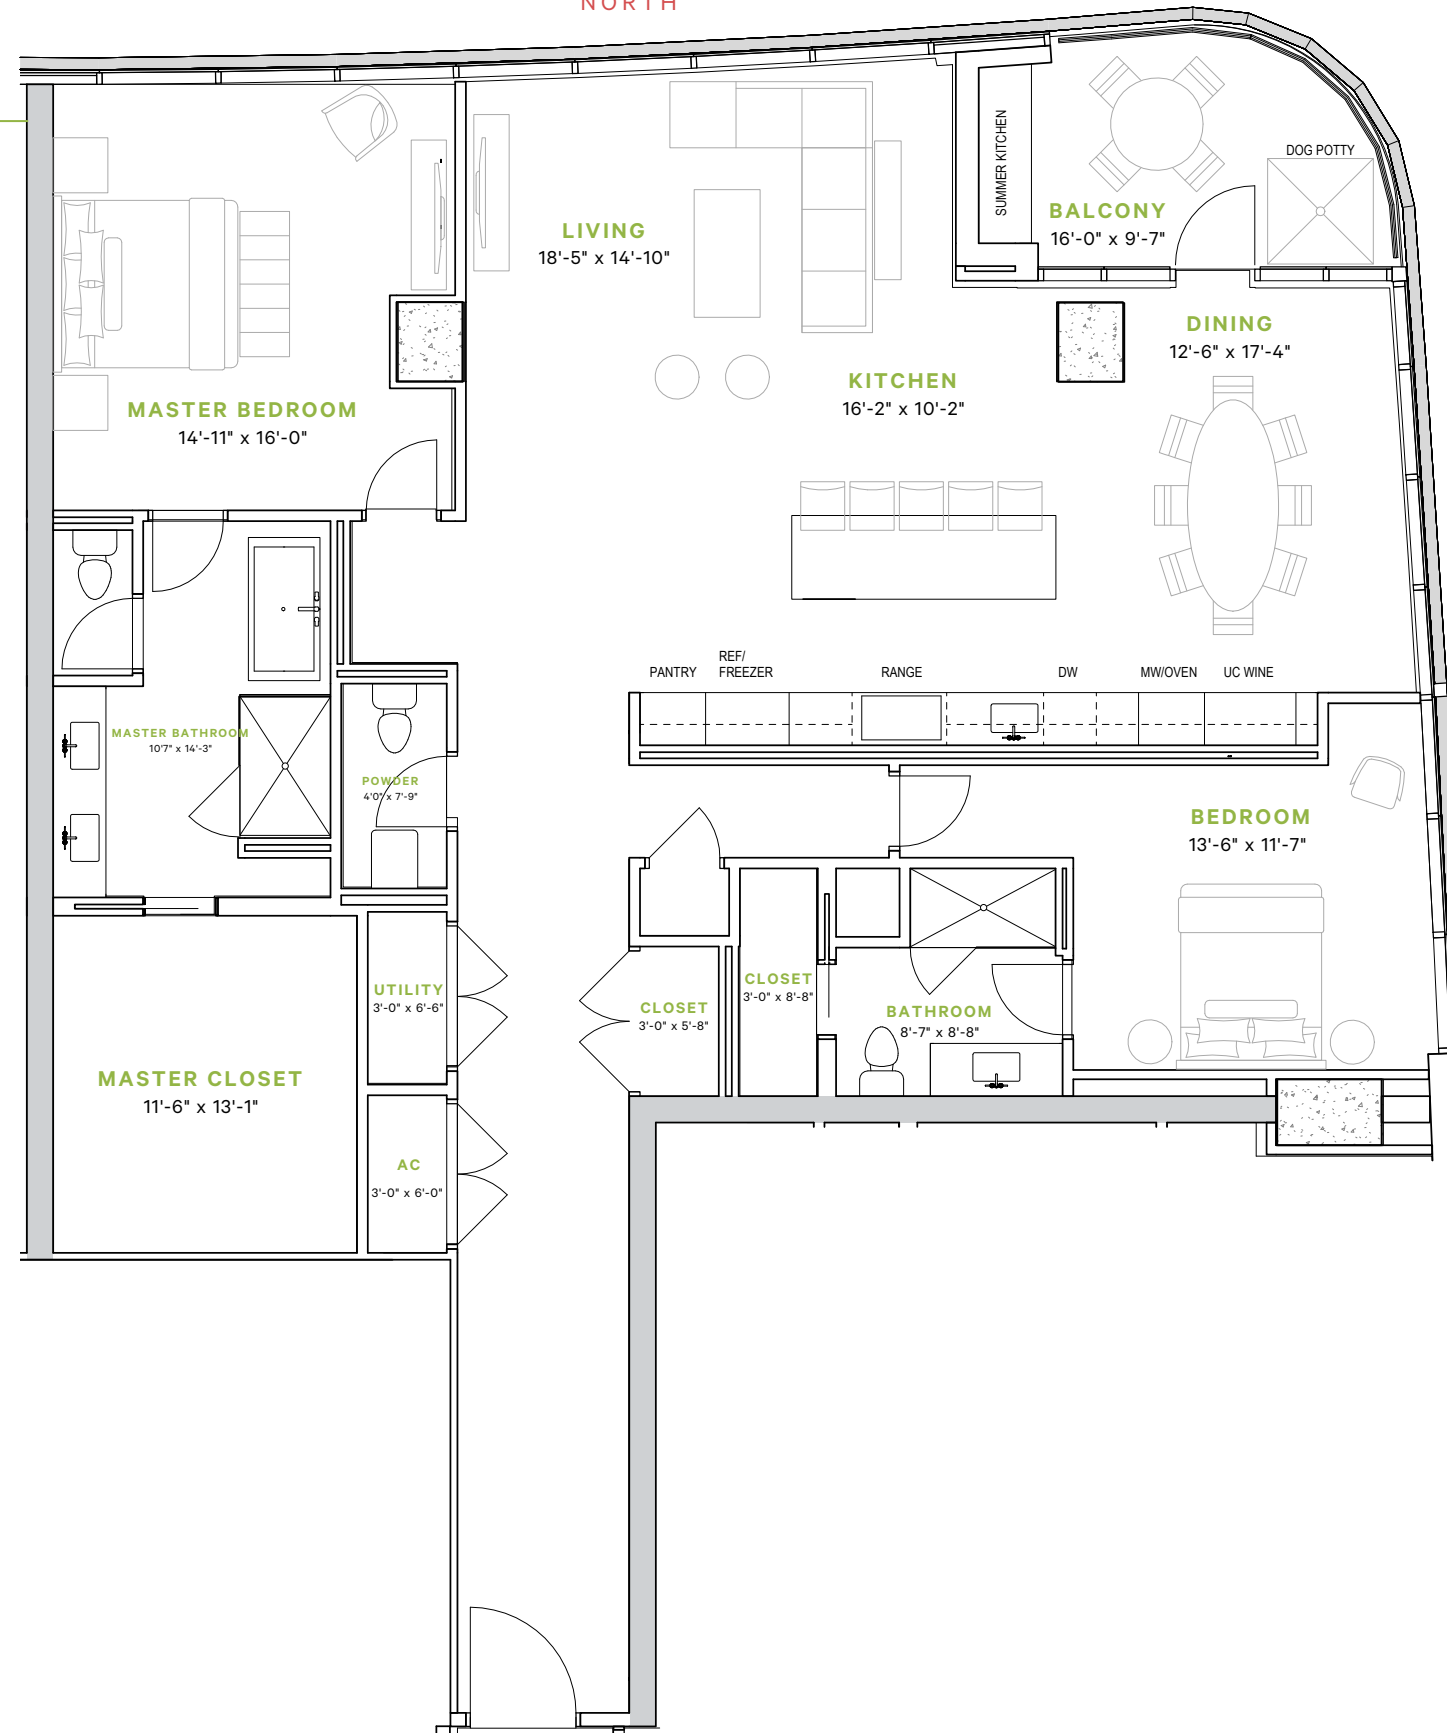

# SAGE

2,933 TOTAL SF

2 BEDROOMS

2.5 BATHS

BALCONY 130 SF

PARK VIEW  
NORTH

  
RESIDENCES  
— AT THE ALLEN —

DOWNTOWN VIEW  
EAST

SAGE | 2,933 TOTAL SF

713.655.0500 | [ResidencesAtTheAllen.com](https://ResidencesAtTheAllen.com)

Scale: 1/8" = 1' | Notwithstanding any other information (including, without limitation, any marketing, sales, advertising, brochures, or similar information), all prices, building design, architectural rendering, plans, amenities, features and specification or any and all improvements to any part of the condominium or property are subject to change or cancellation without notice.  
03102021