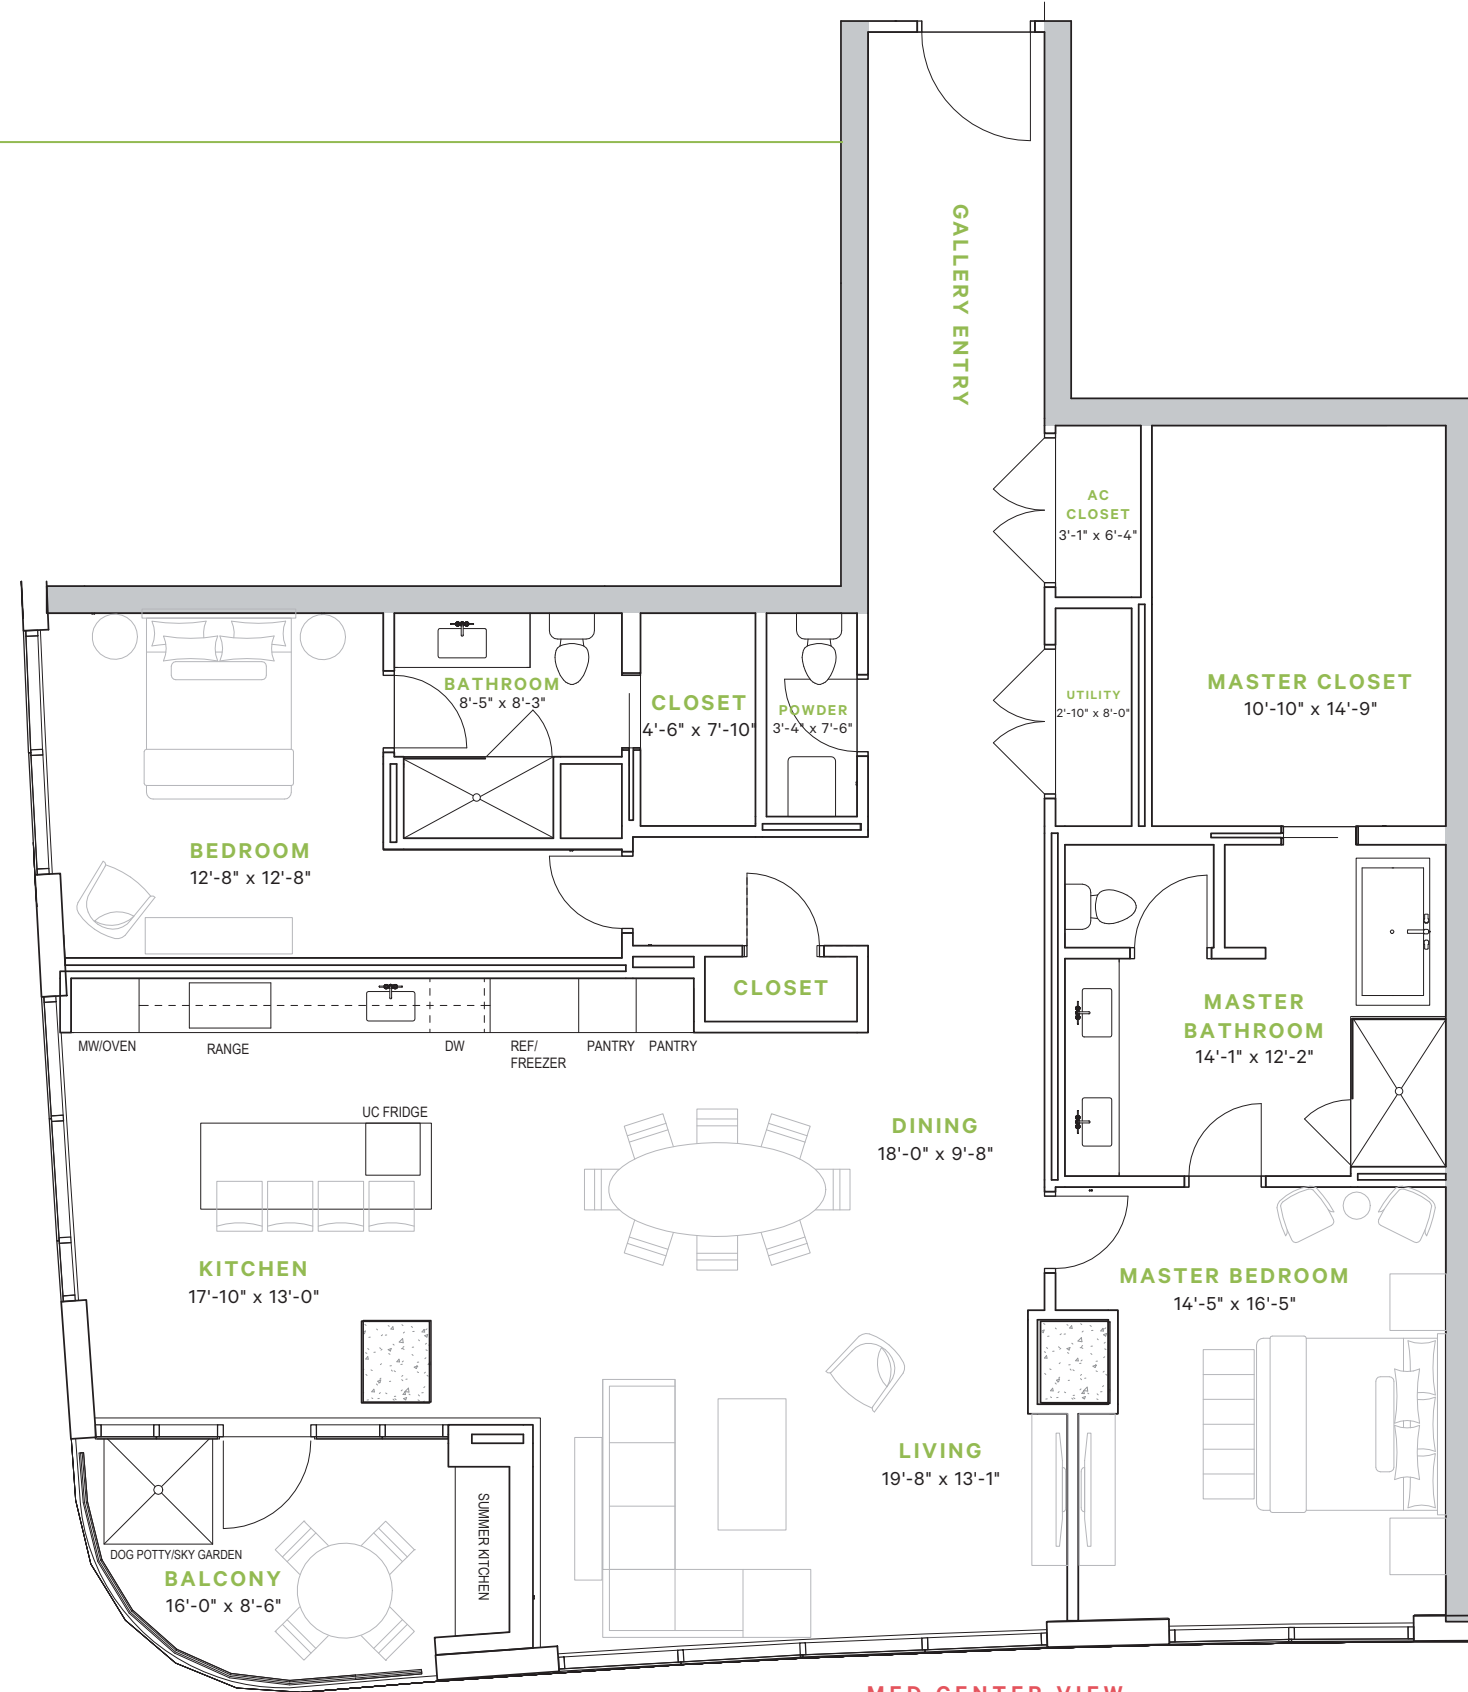

WALKER

A NEW VIEW OF
HOUSTON

RESIDENCES
— AT THE ALLEN —

WALKER

2,263 TOTAL SF

2.5 BEDROOMS

2.5 BATHS

BALCONY 136SF

GALLERIA VIEW
WEST

MED CENTER VIEW
SOUTH

WALKER
|
2,263 TOTAL SF

713.655.0500 | ResidencesAtTheAllen.com

Scale: 1/8" = 1' | Notwithstanding any other information (including, without limitation, any marketing, sales, advertising, brochures, or similar information), all prices, building design, architectural rendering, plans, amenities, features and specification or any and all improvements to any part of the condominium or property are subject to change or cancellation without notice.
03102021