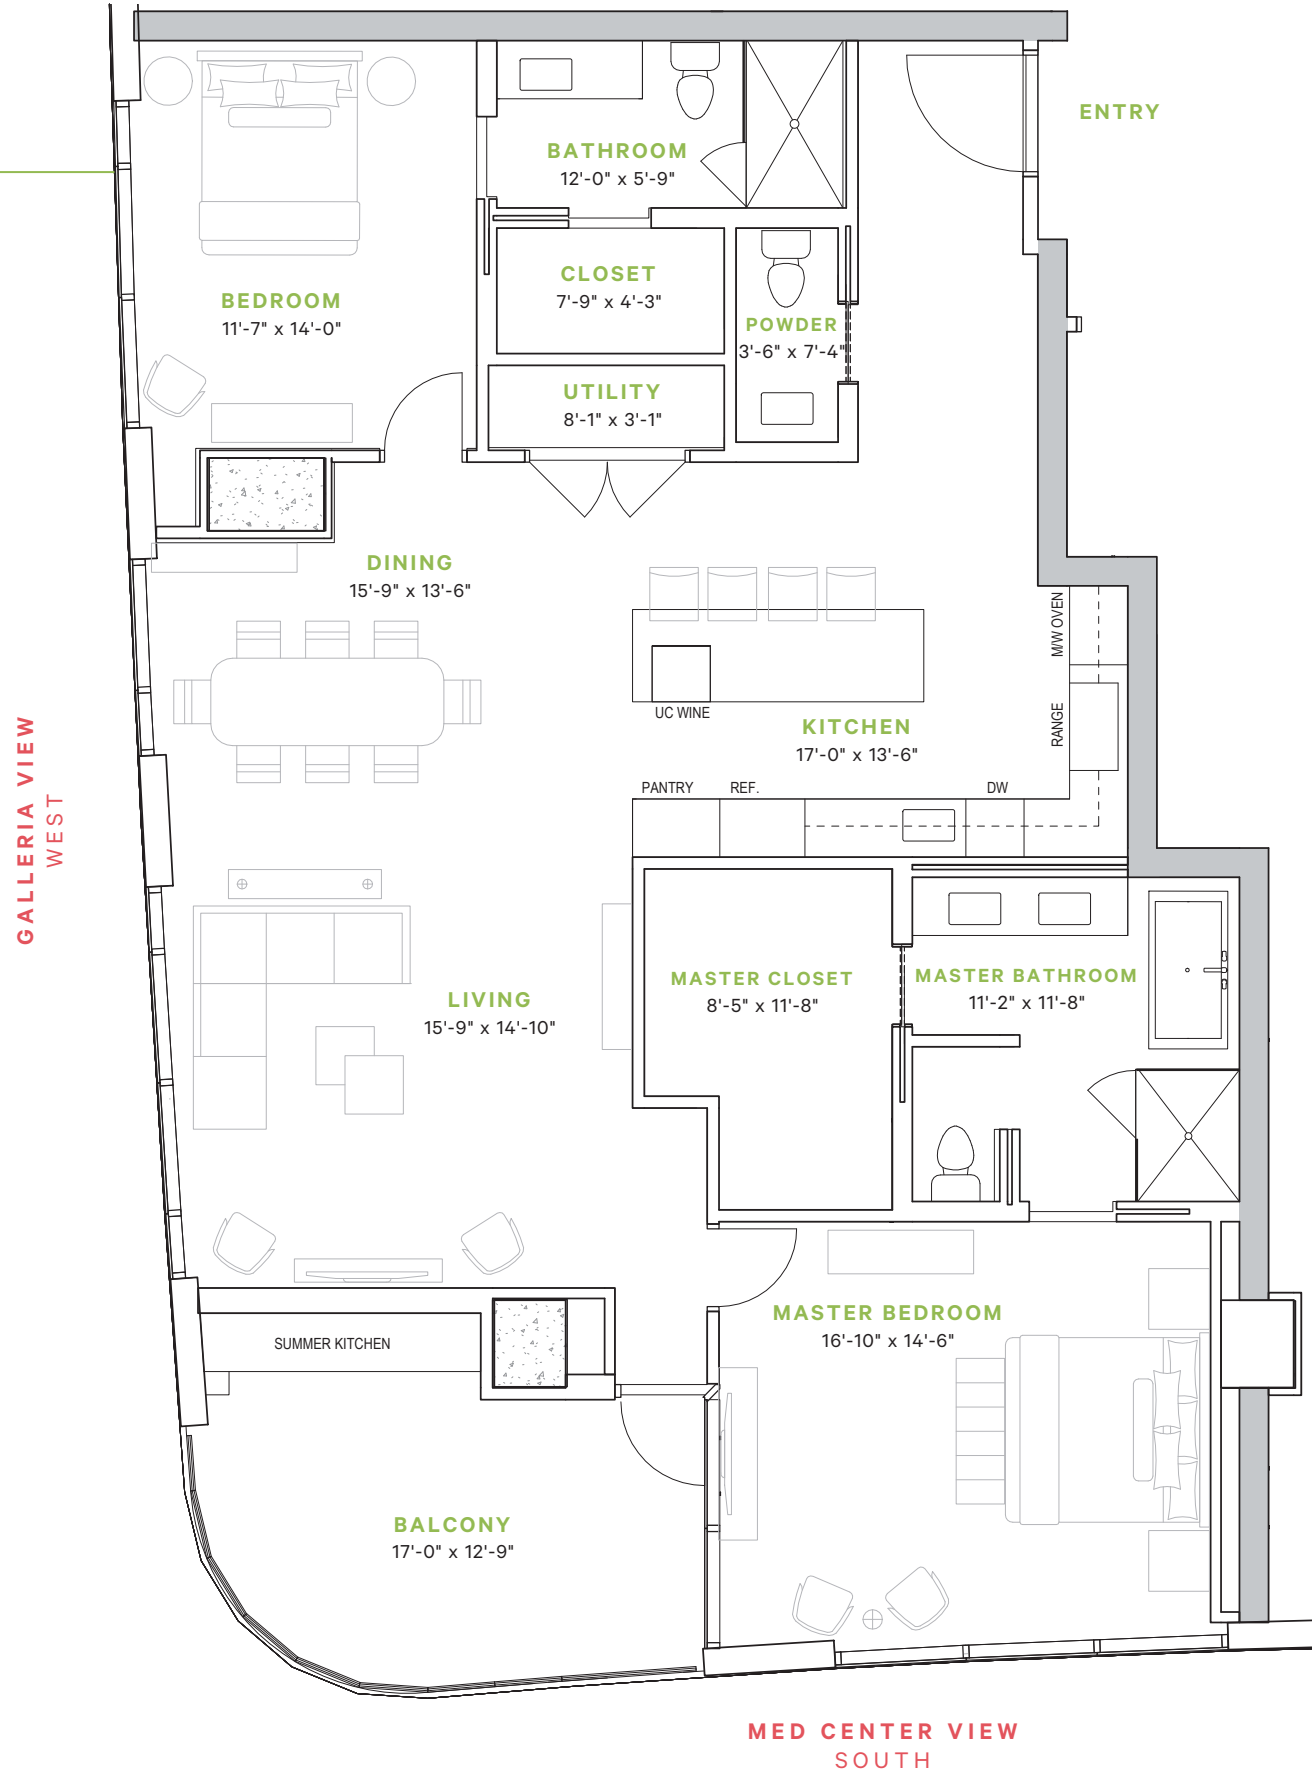

BELLMEADE

A NEW VIEW OF  
HOUSTON

RESIDENCES

— AT THE ALLEN —

# BELLMEADE

**1,953 TOTAL SF**  
 2 BEDROOMS  
 2.5 BATHS  
 BALCONY 217 SF

BELLMEADE | 1,953 TOTAL SF

713.655.0500 | [ResidencesAtTheAllen.com](http://ResidencesAtTheAllen.com)

Scale: 1/8" = 1' | Notwithstanding any other information (including, without limitation, any marketing, sales, advertising, brochures, or similar information), all prices, building design, architectural rendering, plans, amenities, features and specification or any and all improvements to any part of the condominium or property are subject to change or cancellation without notice.  
 03112021