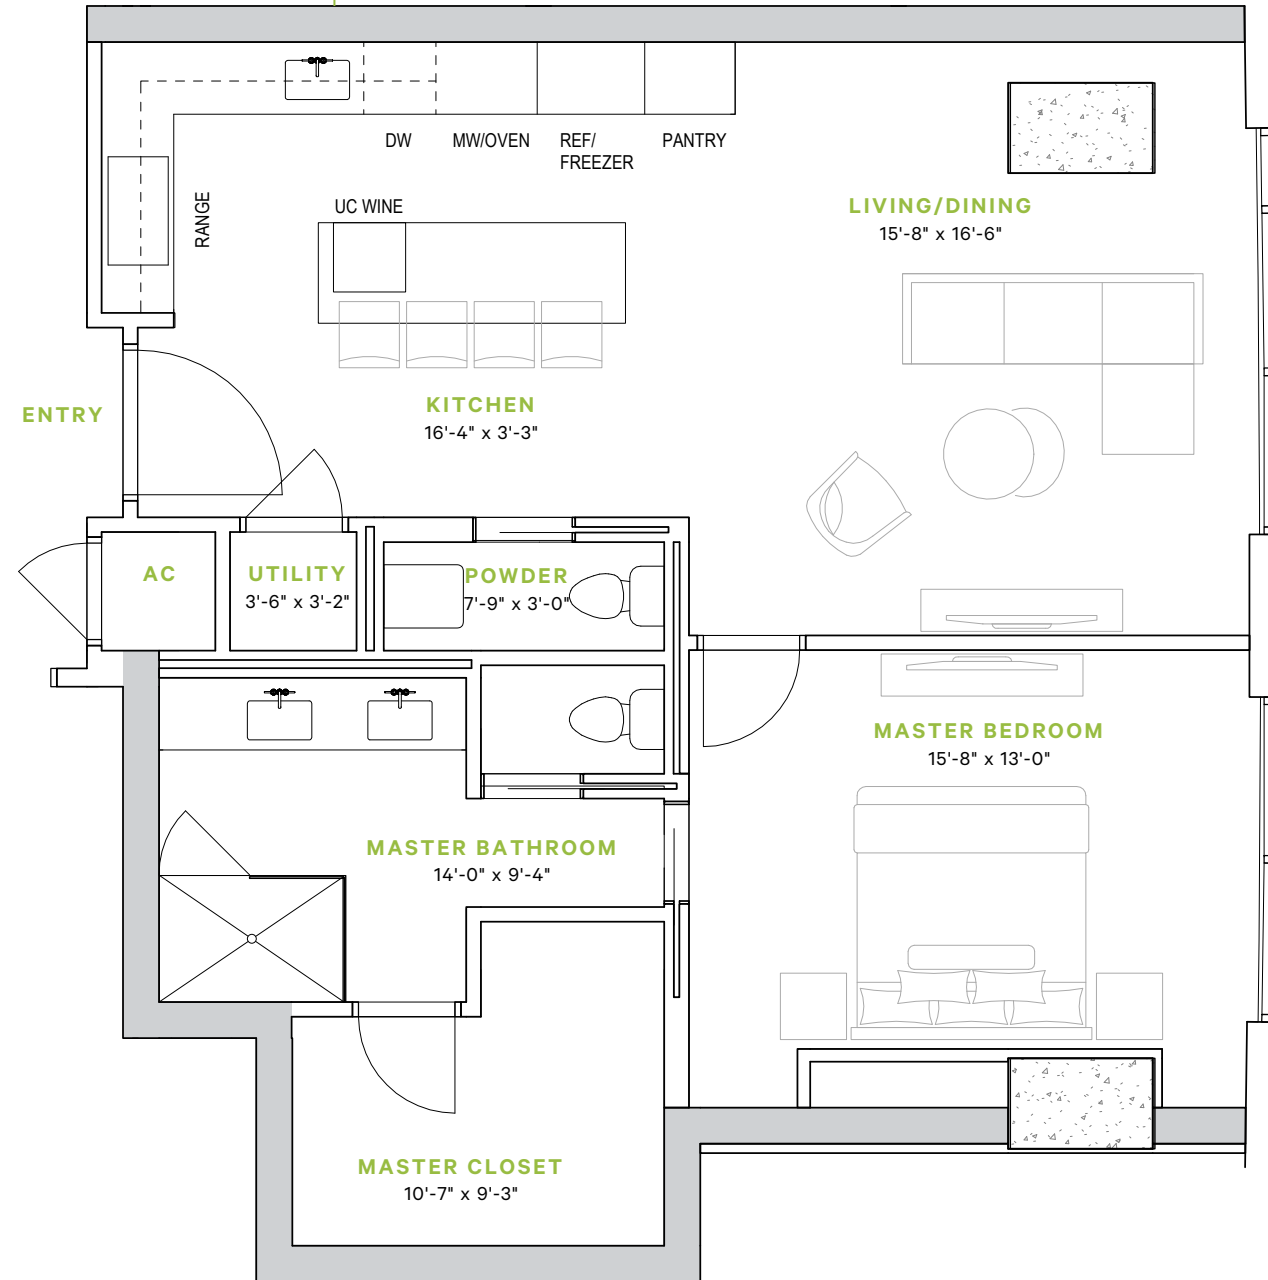

# MONTROSE

1,006 TOTAL SF

1 BEDROOMS

1.5 BATHS

RESIDENCES  
— AT THE ALLEN —

DOWNTOWN VIEW  
EAST

MONTROSE | 1,006 TOTAL SF

713.655.0500 | [ResidencesAtTheAllen.com](https://ResidencesAtTheAllen.com)

Scale: 1/8" = 1' | Notwithstanding any other information (including, without limitation, any marketing, sales, advertising, brochures, or similar information), all prices, building design, architectural rendering, plans, amenities, features and specification or any and all improvements to any part of the condominium or property are subject to change or cancellation without notice. 03112021