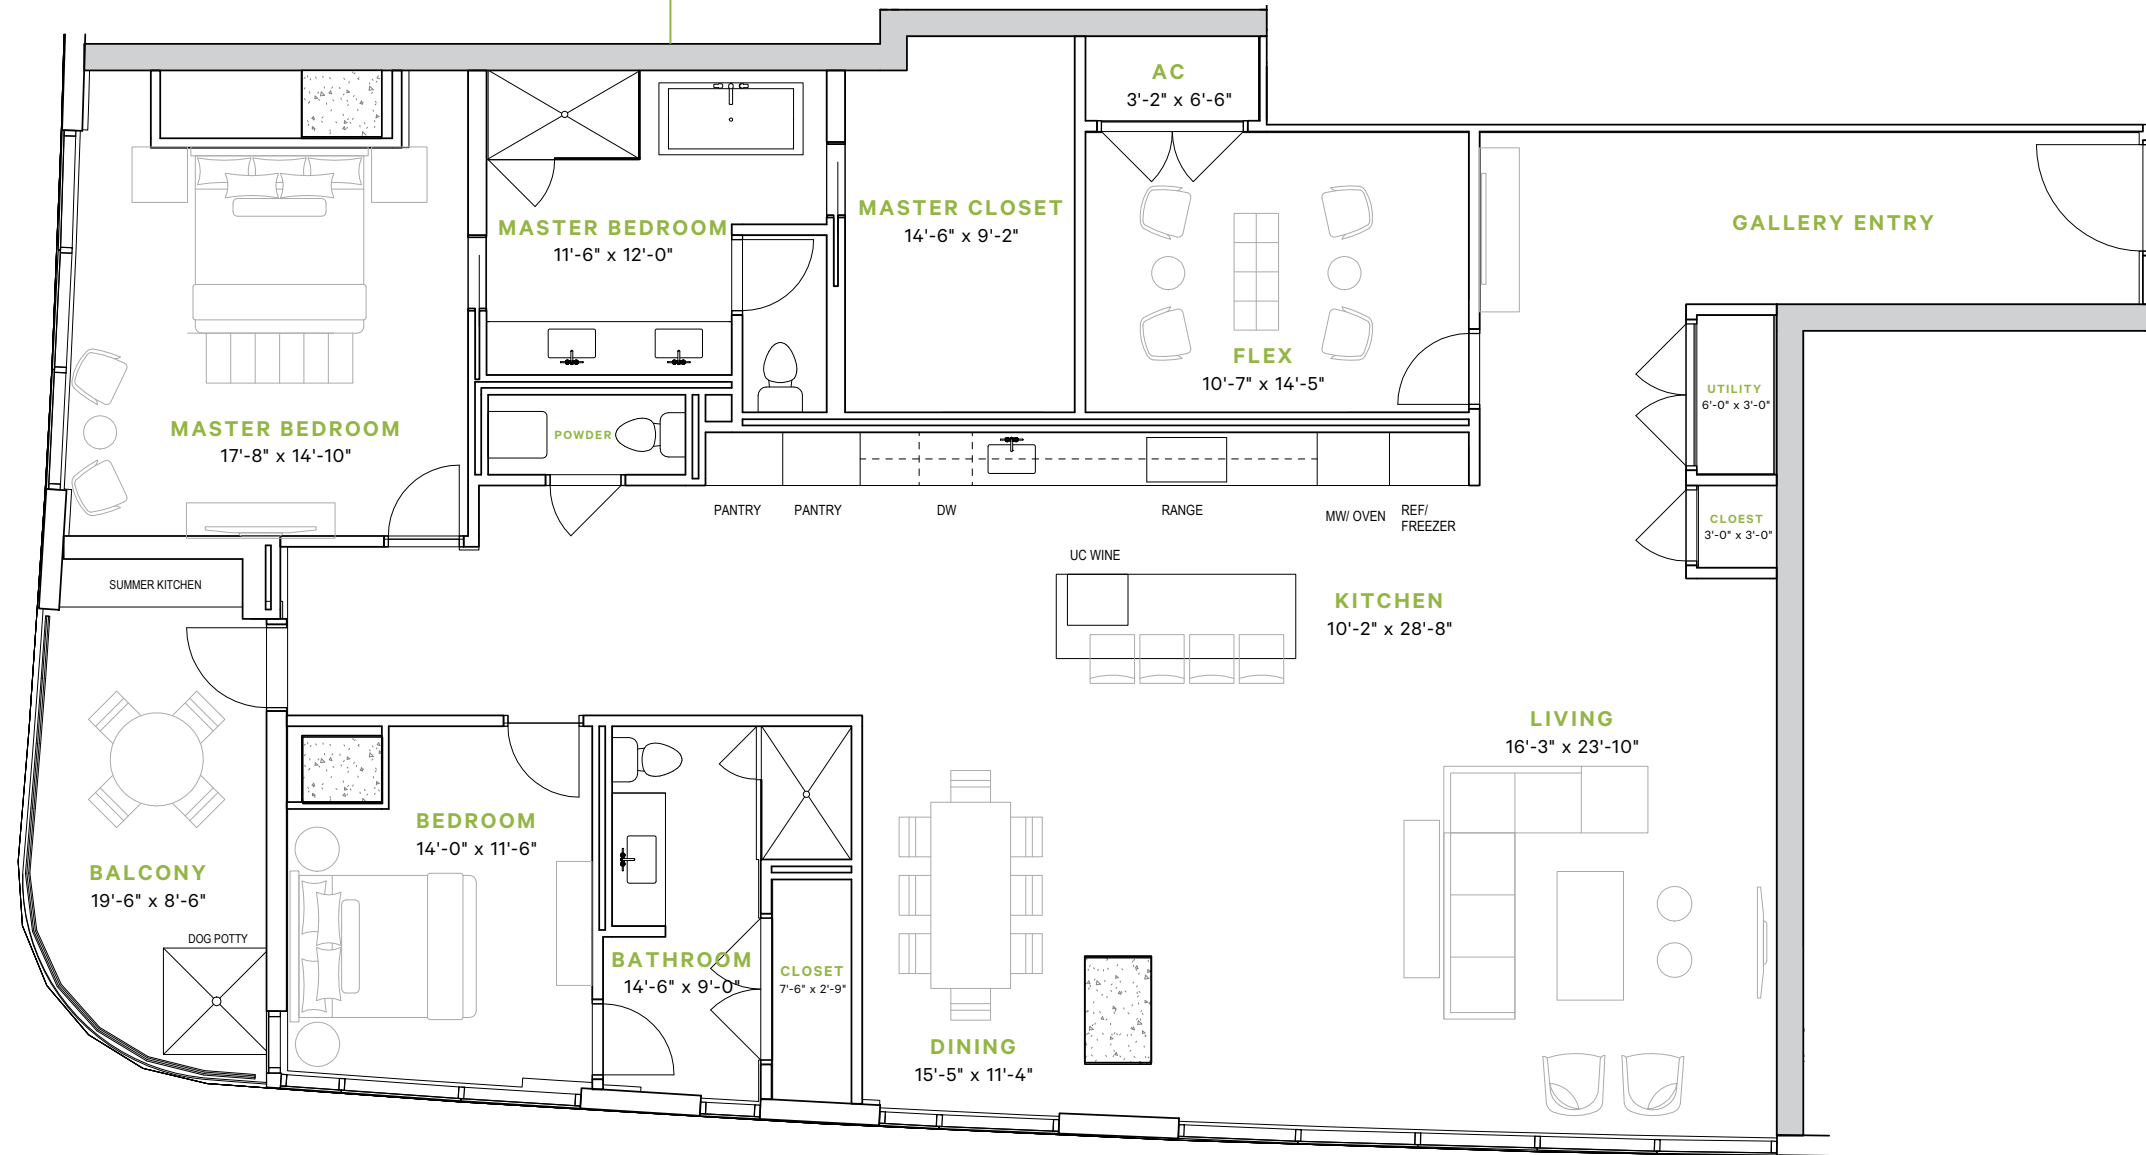

TAFT

A NEW VIEW OF
HOUSTON

RESIDENCES

— AT THE ALLEN —

RESIDENCES — AT THE ALLEN —

TAFT

2,679 TOTAL SF

2.5 BEDROOMS

2.5 BATHS

BALCONY 166 SF

MED CENTER VIEW
SOUTH

TAFT | 2,697 TOTAL SF

DOWNTOWN VIEW
EAST

713.655.0500 | ResidencesAtTheAllen.com

Scale: 1/8" = 1' | Notwithstanding any other information (including, without limitation, any marketing, sales, advertising, brochures, or similar information), all prices, building design, architectural rendering, plans, amenities, features and specification or any and all improvements to any part of the condominium or property are subject to change or cancellation without notice.
03122021