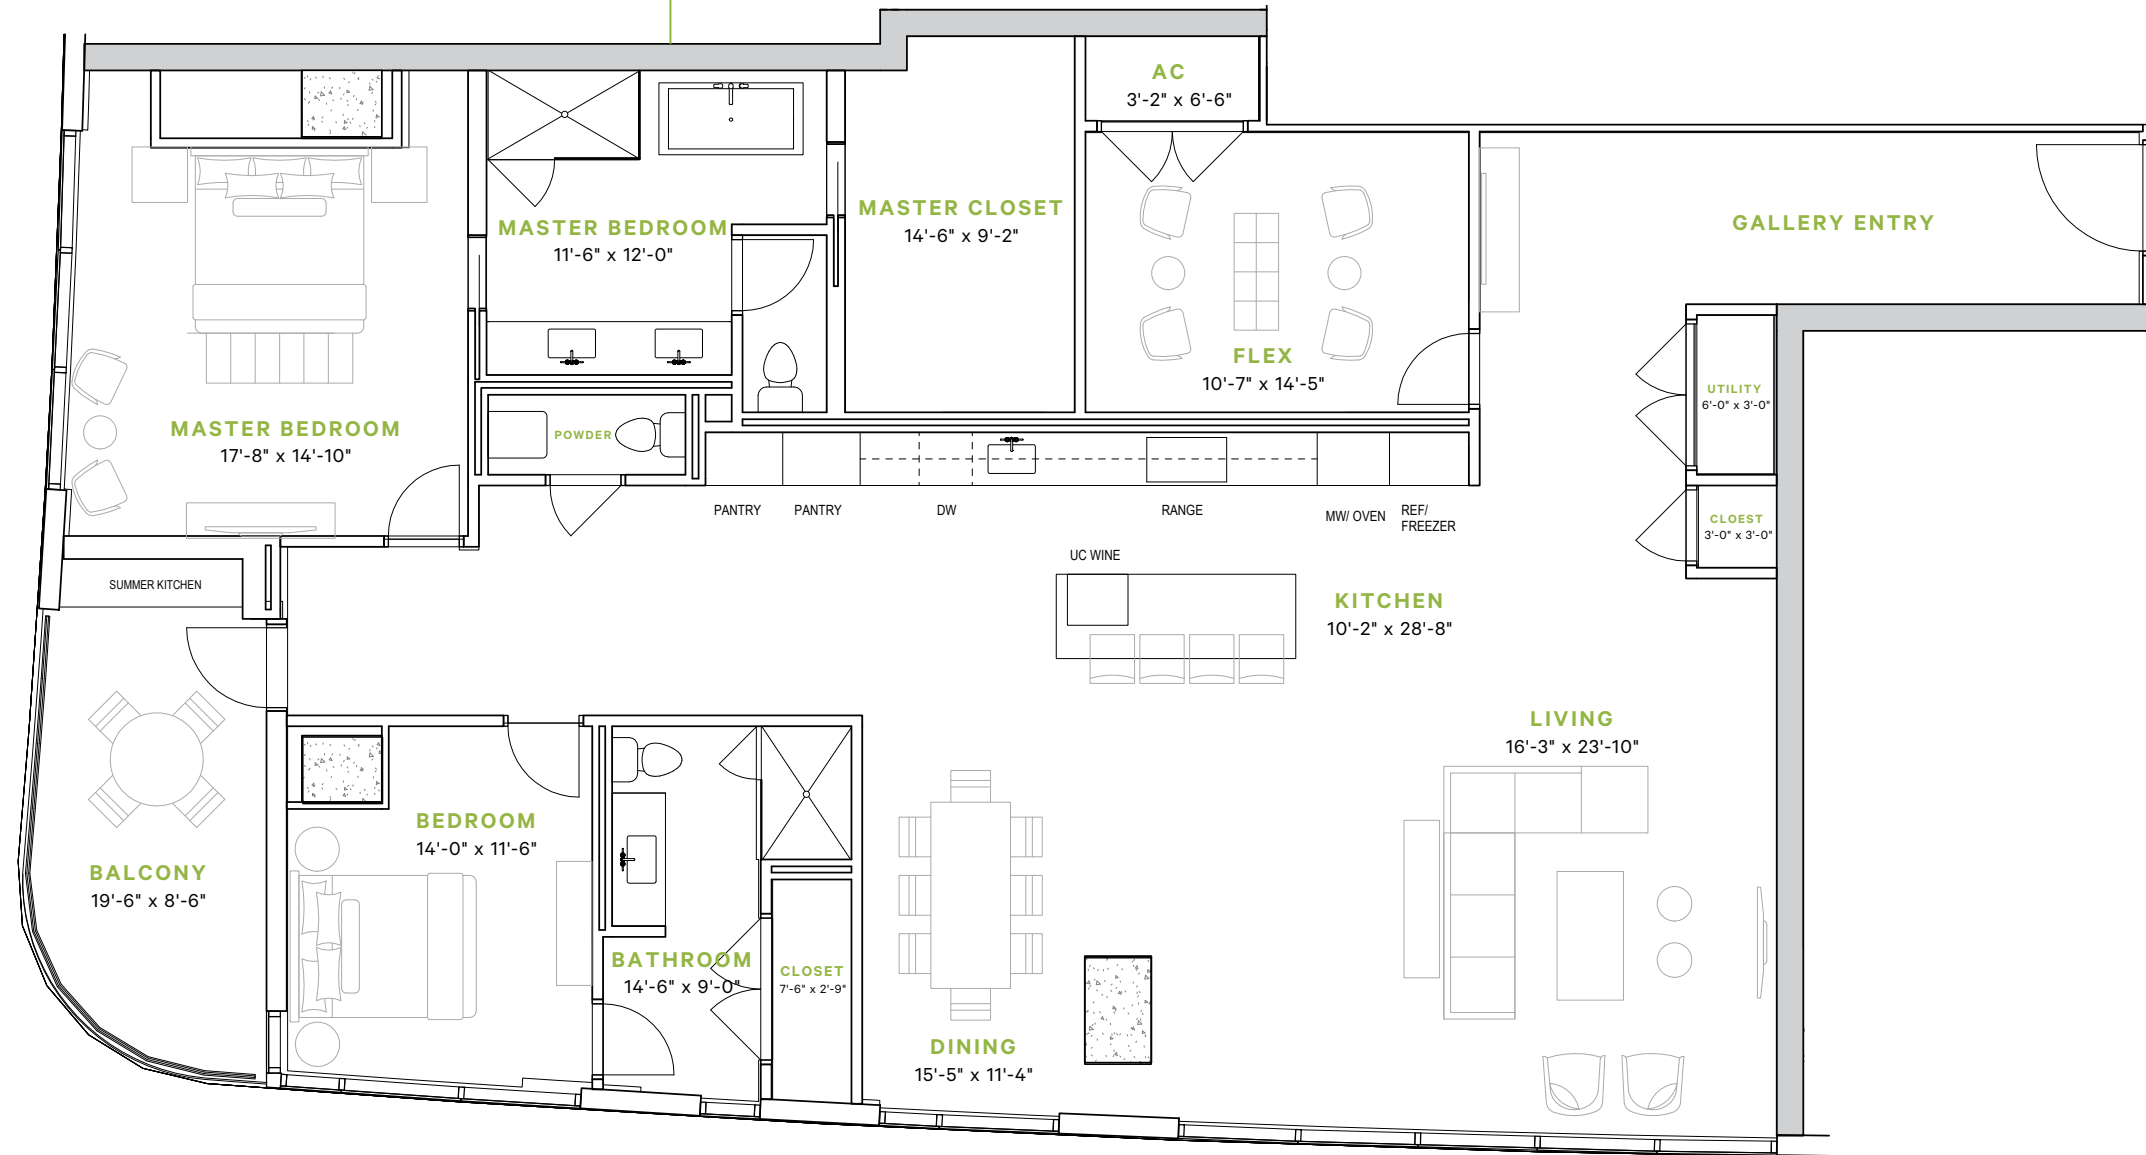

TAFT

A NEW VIEW OF
HOUSTON

RESIDENCES

— AT THE ALLEN —

RESIDENCES — AT THE ALLEN —

TAFT

2,679 TOTAL SF

2.5 BEDROOMS

2.5 BATHS

BALCONY 166 SF

MED CENTER VIEW
SOUTH

TAFT | 2,697 TOTAL SF

DOWNTOWN VIEW
EAST

713.655.0500 | ResidencesAtTheAllen.com

Scale: 1/8" = 1' | Notwithstanding any other information (including, without limitation, any marketing, sales, advertising, brochures, or similar information), all prices, building design, architectural rendering, plans, amenities, features and specification or any and all improvements to any part of the condominium or property are subject to change or cancellation without notice.
03122021