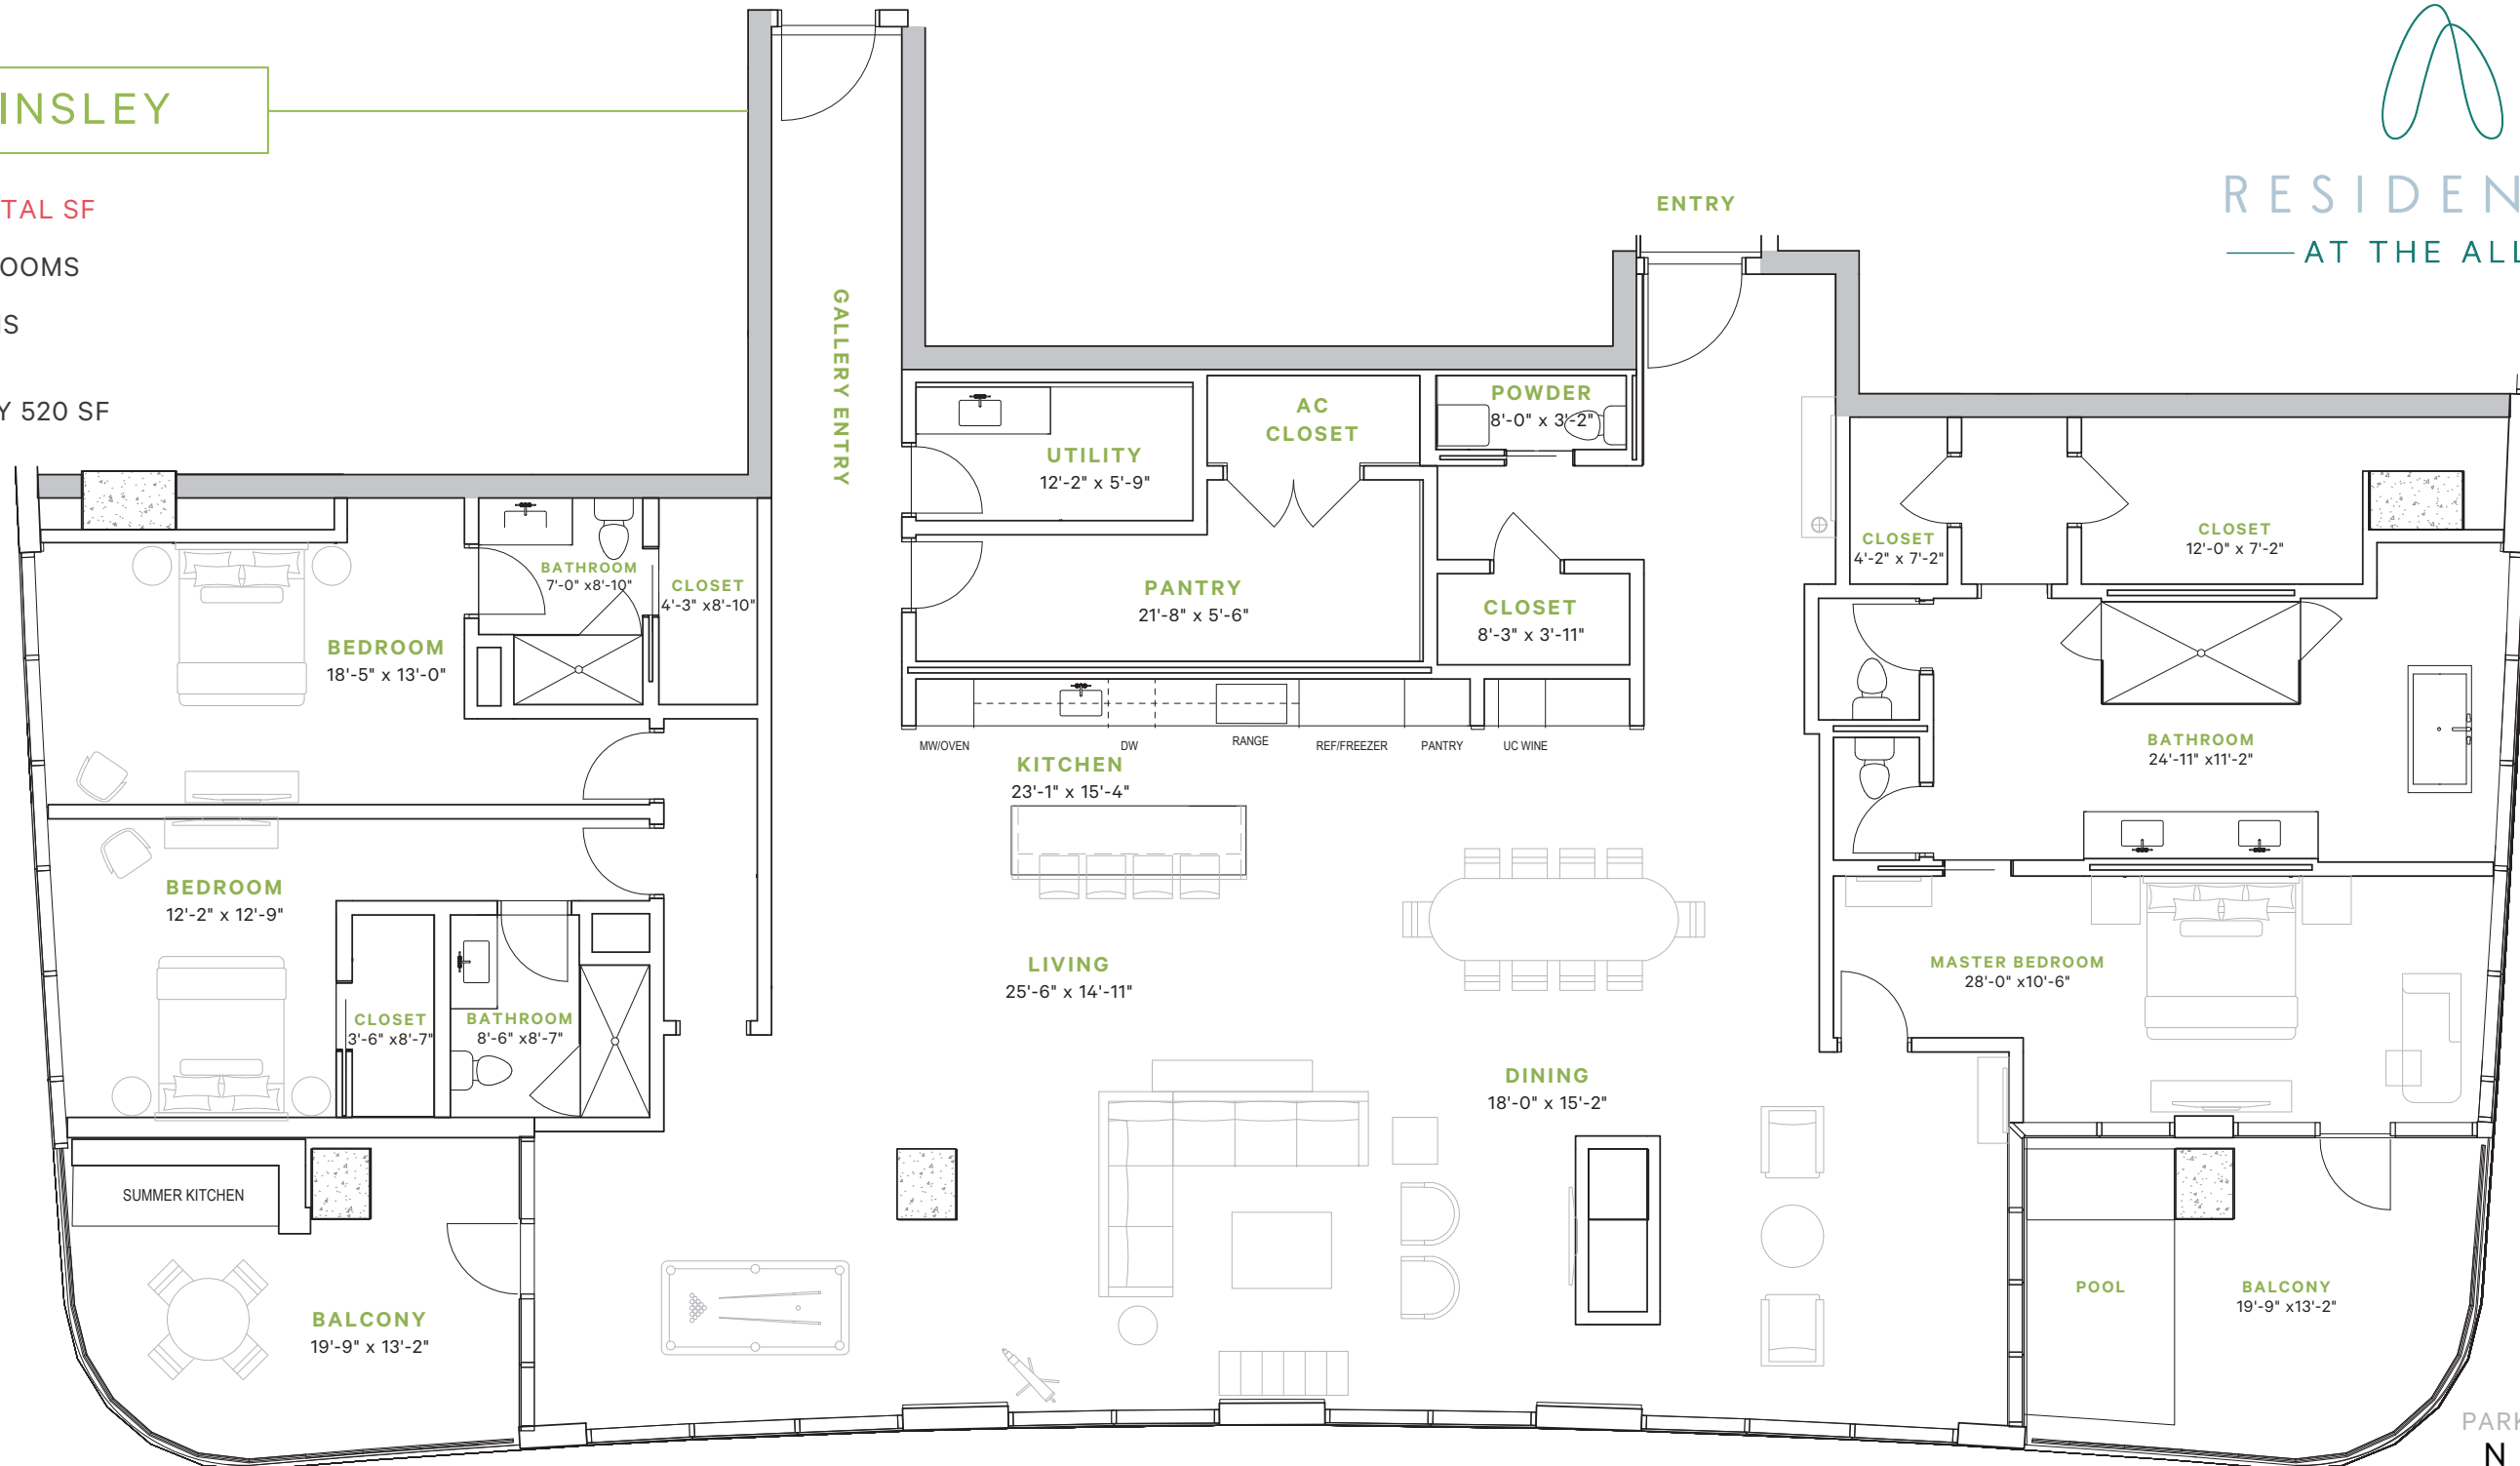

TINSLEY

A NEW VIEW OF
HOUSTON

RESIDENCES

— AT THE ALLEN —

TINSLEY

4,722 TOTAL SF

3.5 BEDROOMS

3.5 BATHS

BALCONY 520 SF

RESIDENCES — AT THE ALLEN —

GALLERIA VIEW
WEST

DOWNTOWN VIEW
EAST

TINSLEY | 4,722 TOTAL SF

MED CENTER VIEW
SOUTH

PARK
N

UPTOWN W