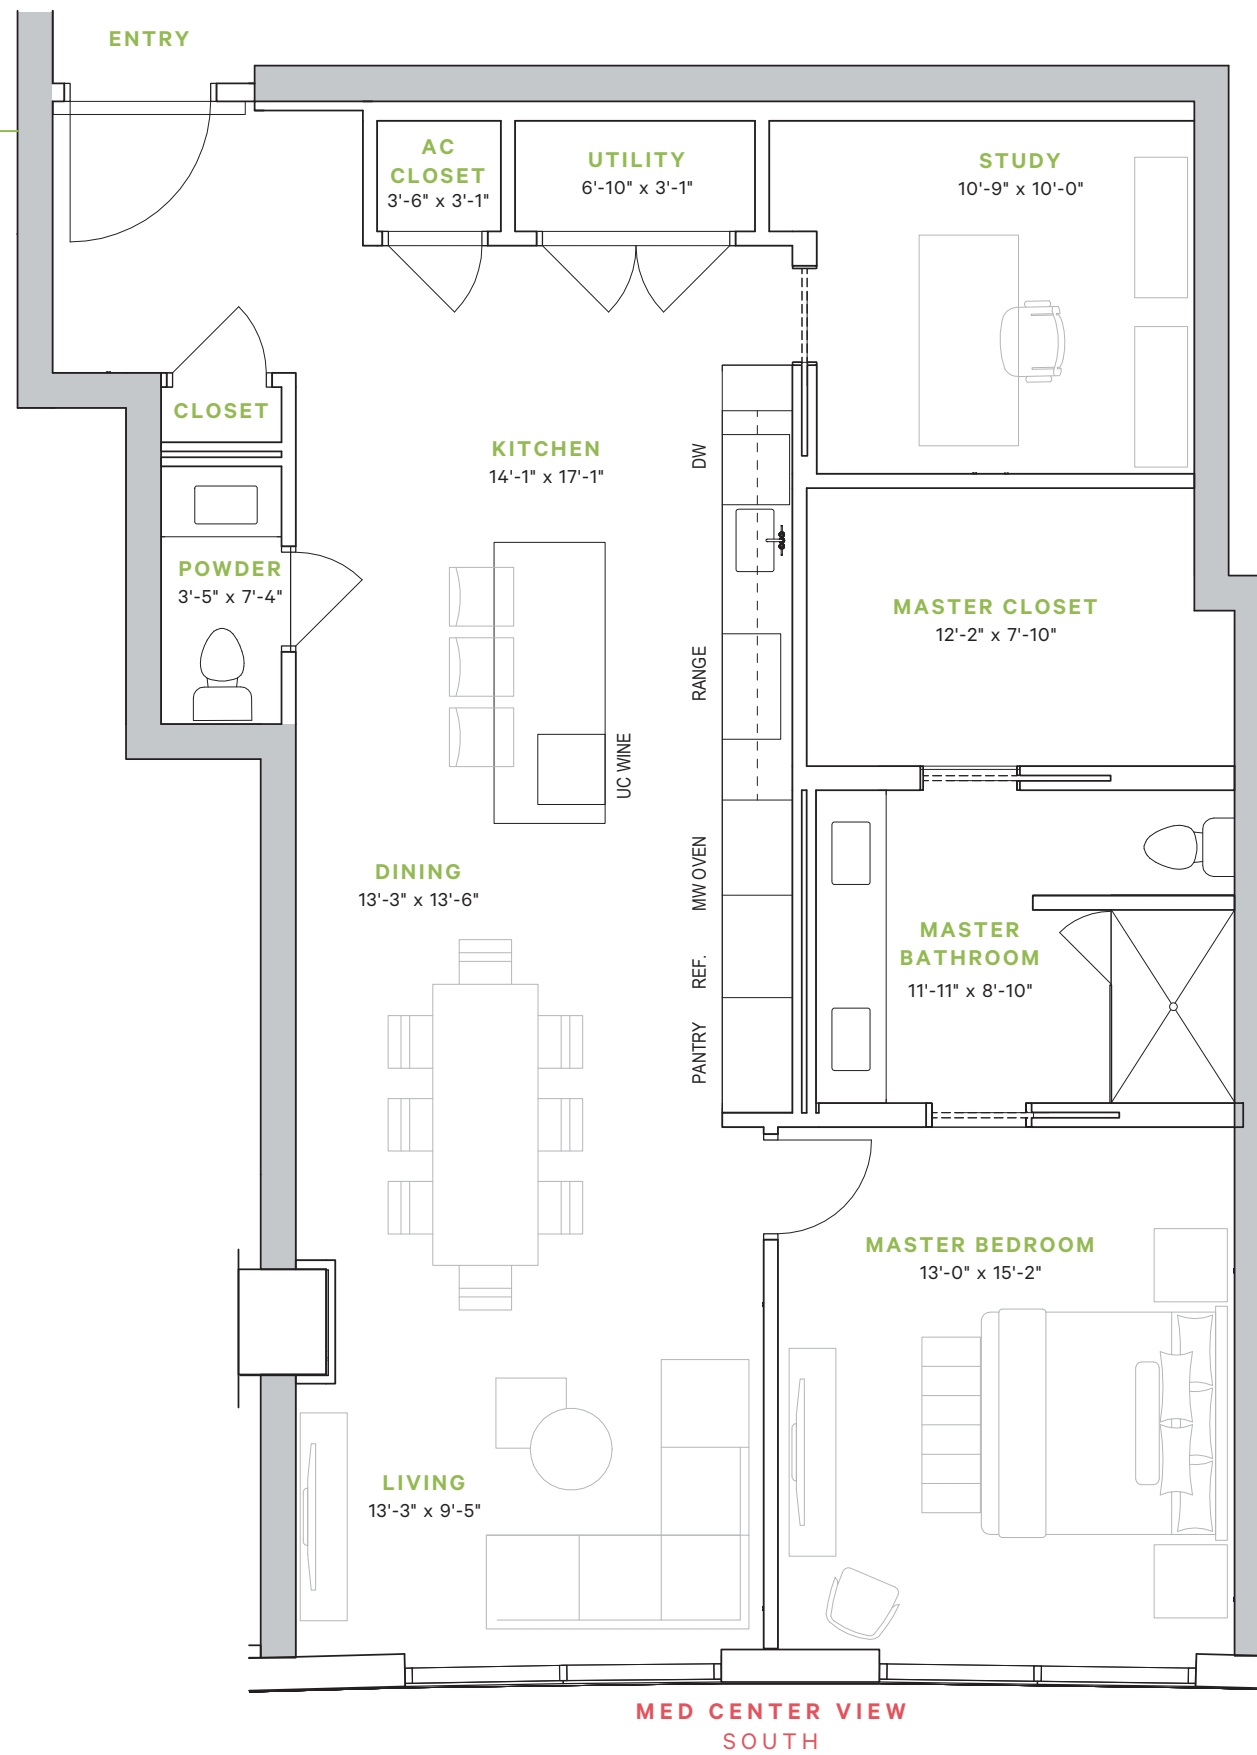

WILLOWICK

A NEW VIEW OF
HOUSTON

RESIDENCES

— AT THE ALLEN —

WILLOWICK

1,324 TOTAL SF

1.5 BEDROOMS

1.5 BATHS

RESIDENCES
— AT THE ALLEN —

WILLOWICK | 1,324 TOTAL SF

713.655.0500 | ResidencesAtTheAllen.com

Scale: 1/8" = 1' | Notwithstanding any other information (including, without limitation, any marketing, sales, advertising, brochures, or similar information), all prices, building design, architectural rendering, plans, amenities, features and specification or any and all improvements to any part of the condominium or property are subject to change or cancellation without notice.
03112021