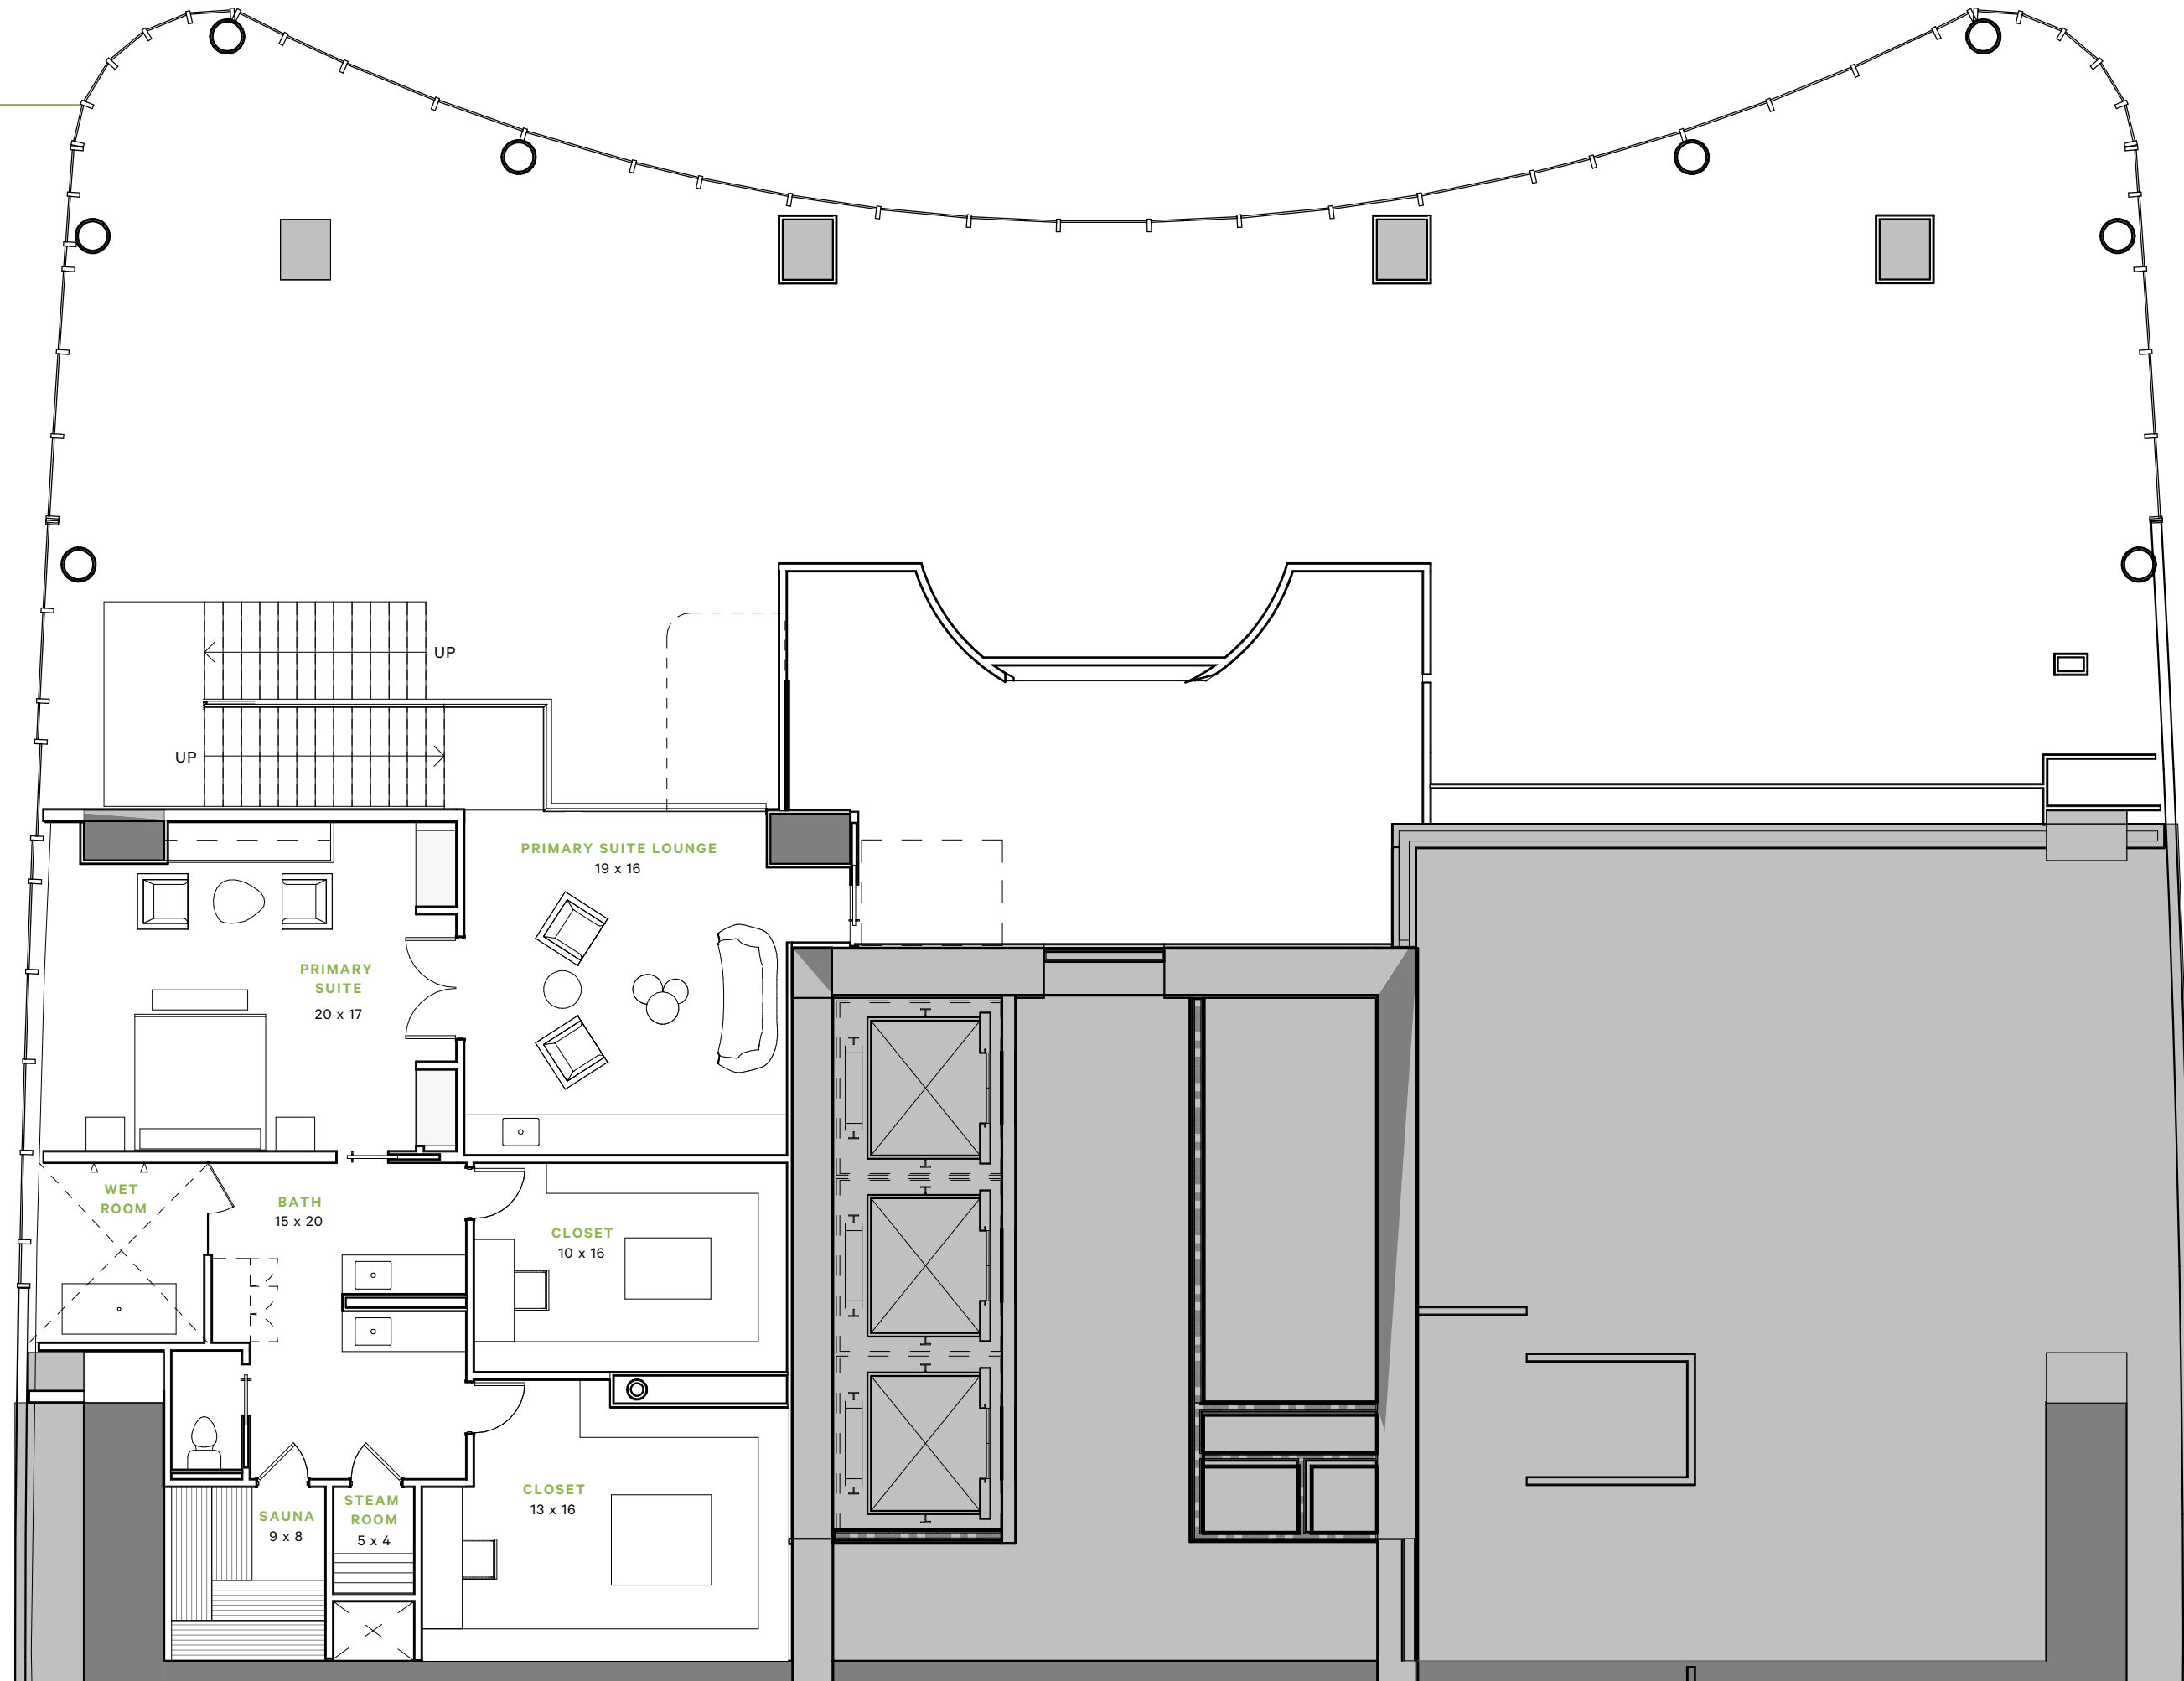

BUFFALO BAYOU
NORTH

35 UNIT A

LOWER LEVEL

7,830 TOTAL SF

2 LEVELS

3 BEDROOMS

3 FULL BATHS

2 HALF BATHS

BUFFALO BAYOU
NORTH

35 UNIT A

UPPER LEVEL

RESIDENCES
— AT THE ALLEN —

GALLERIA
WEST

DOWNTOWN
EAST

713.655.0500 | ResidencesAtTheAllen.com

Scale: 1/8" = 1' | Notwithstanding any other information (including, without limitation, any marketing, sales, advertising, brochures, or similar information), all prices, building design, architectural rendering, plans, amenities, features and specification or any and all improvements to any part of the condominium or property are subject to change or cancellation without notice.
03122021