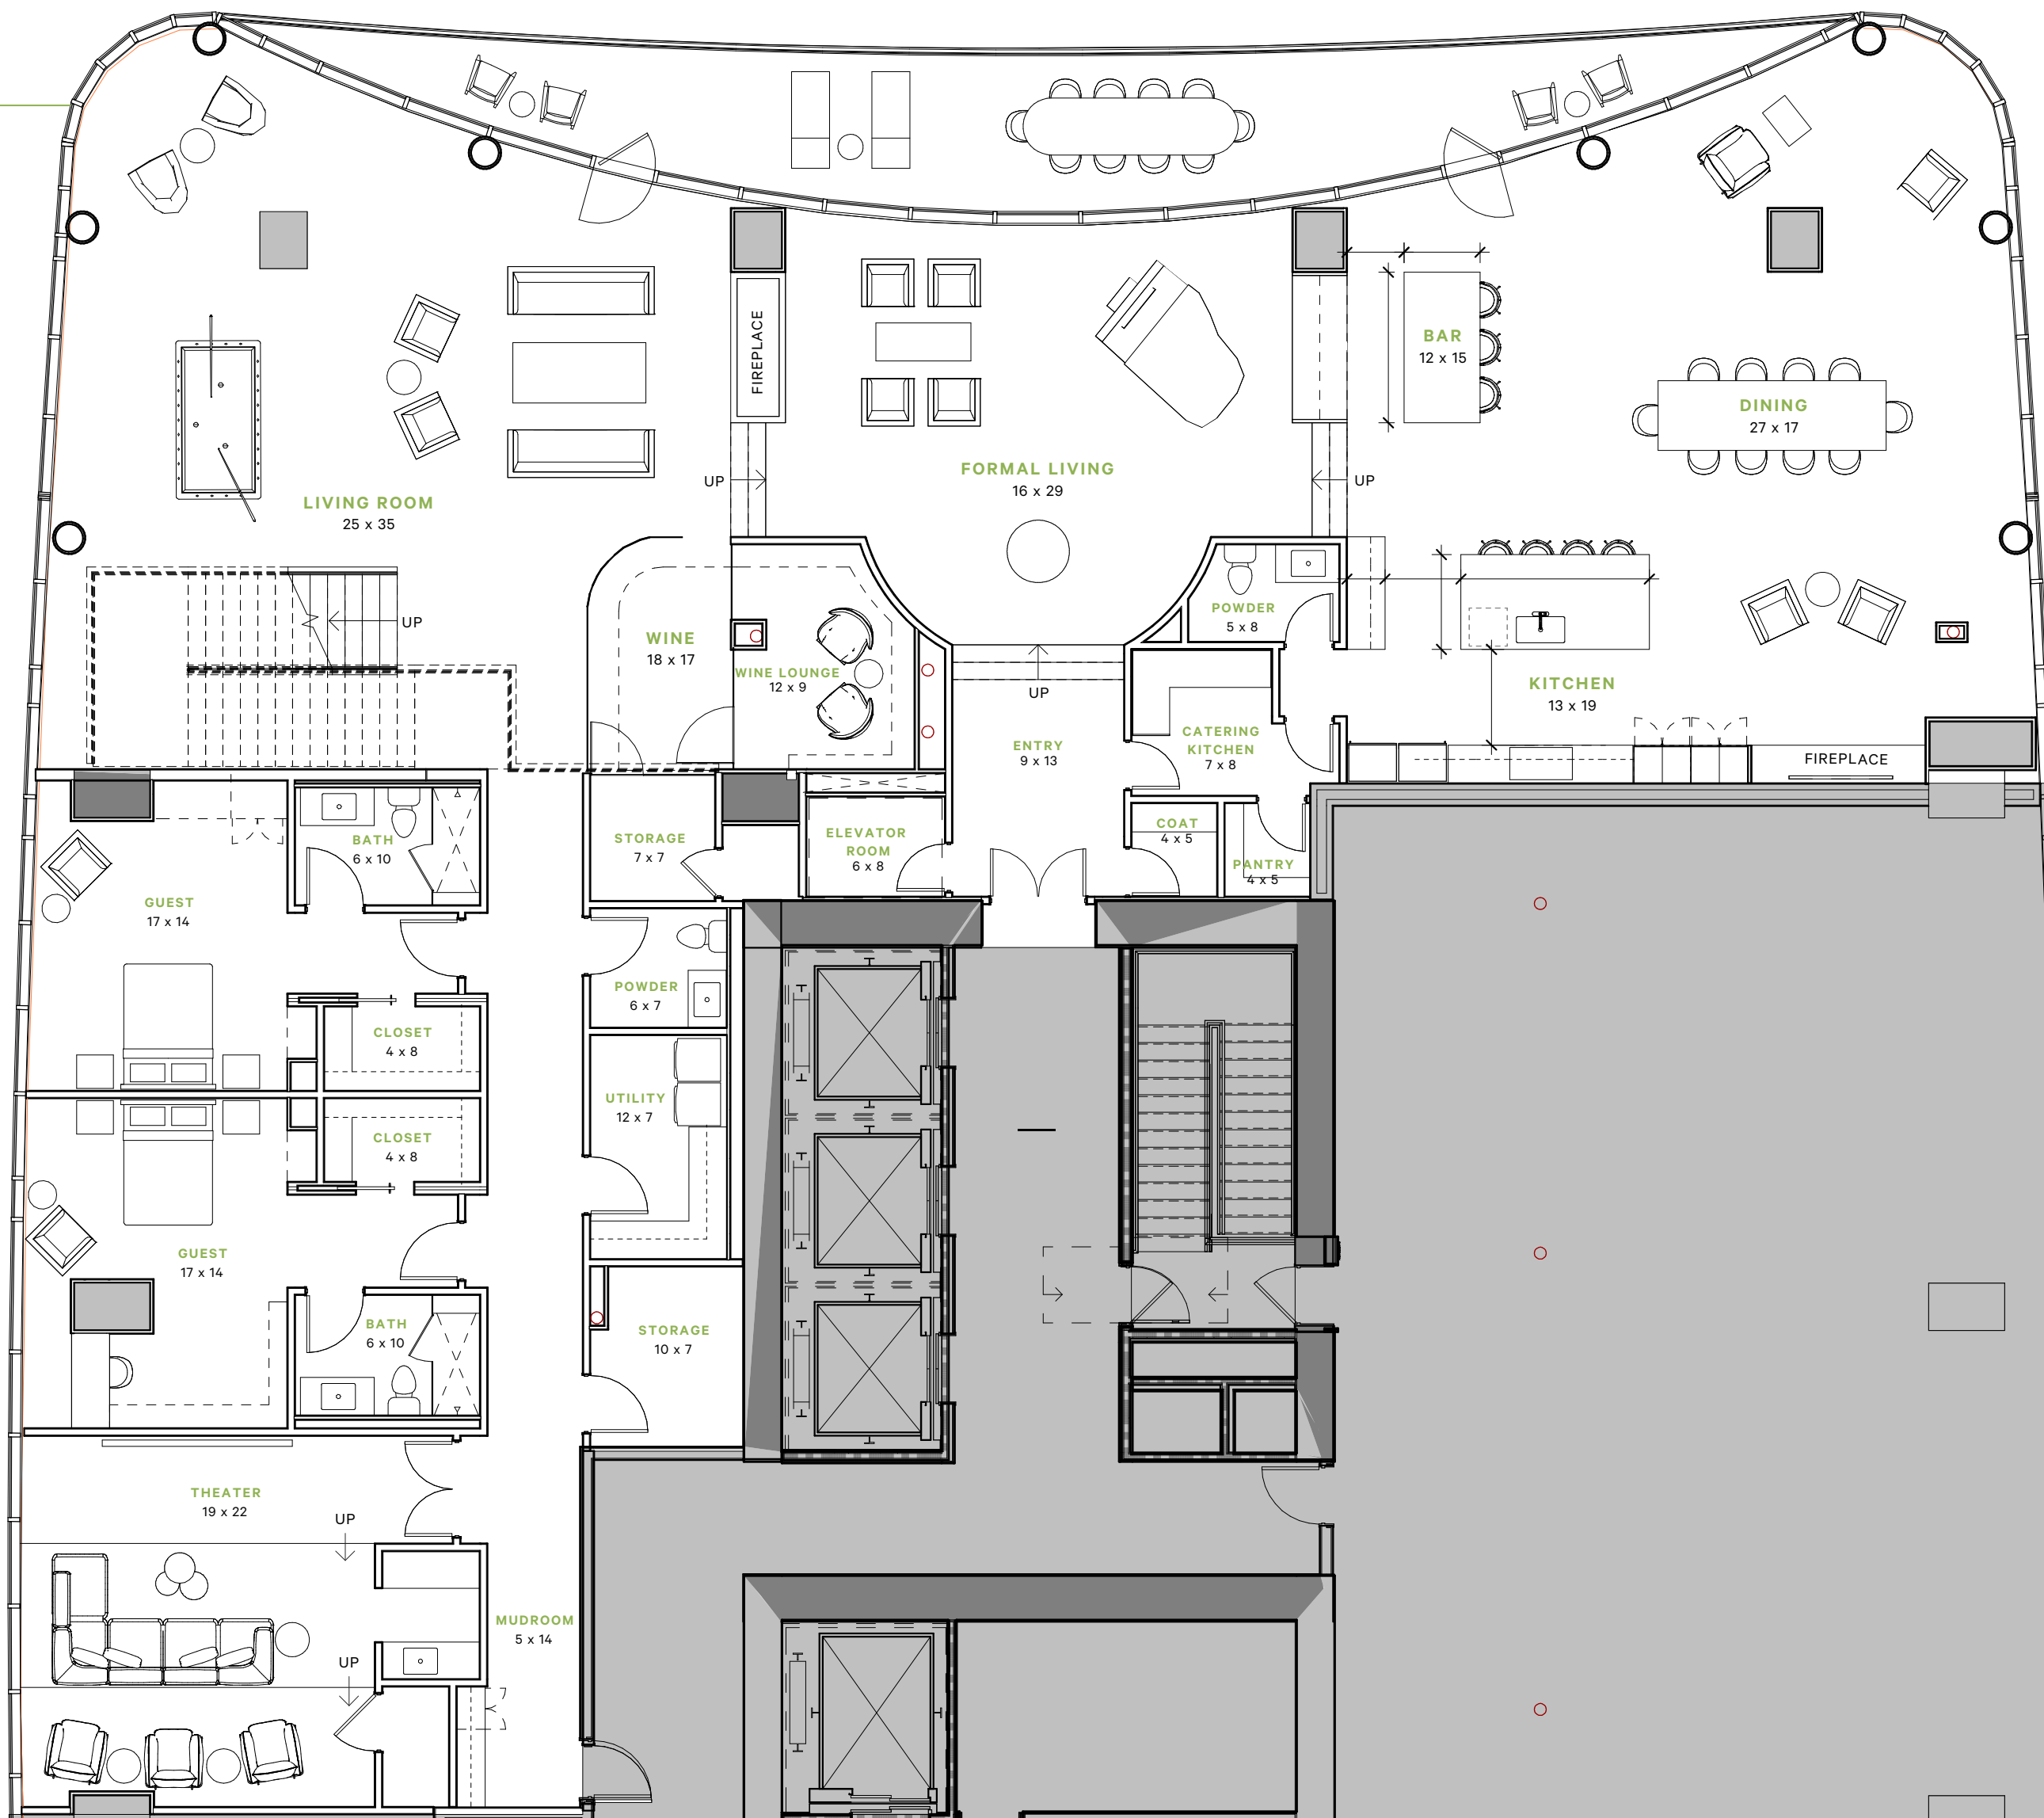

BUFFALO BAYOU
NORTH

35 UNIT A

LOWER LEVEL

7,830 TOTAL SF

2 LEVELS

3 BEDROOMS

3 FULL BATHS

2 HALF BATHS

BALCONY 492 SF

GALLERIA
WEST

DOWNTOWN
EAST

RESIDENCES
— AT THE ALLEN —

713.655.0500 | ResidencesAtTheAllen.com

Scale: 1/8" = 1' | Notwithstanding any other information (including, without limitation, any marketing, sales, advertising, brochures, or similar information), all prices, building design, architectural rendering, plans, amenities, features and specification or any and all improvements to any part of the condominium or property are subject to change or cancellation without notice.
03122021